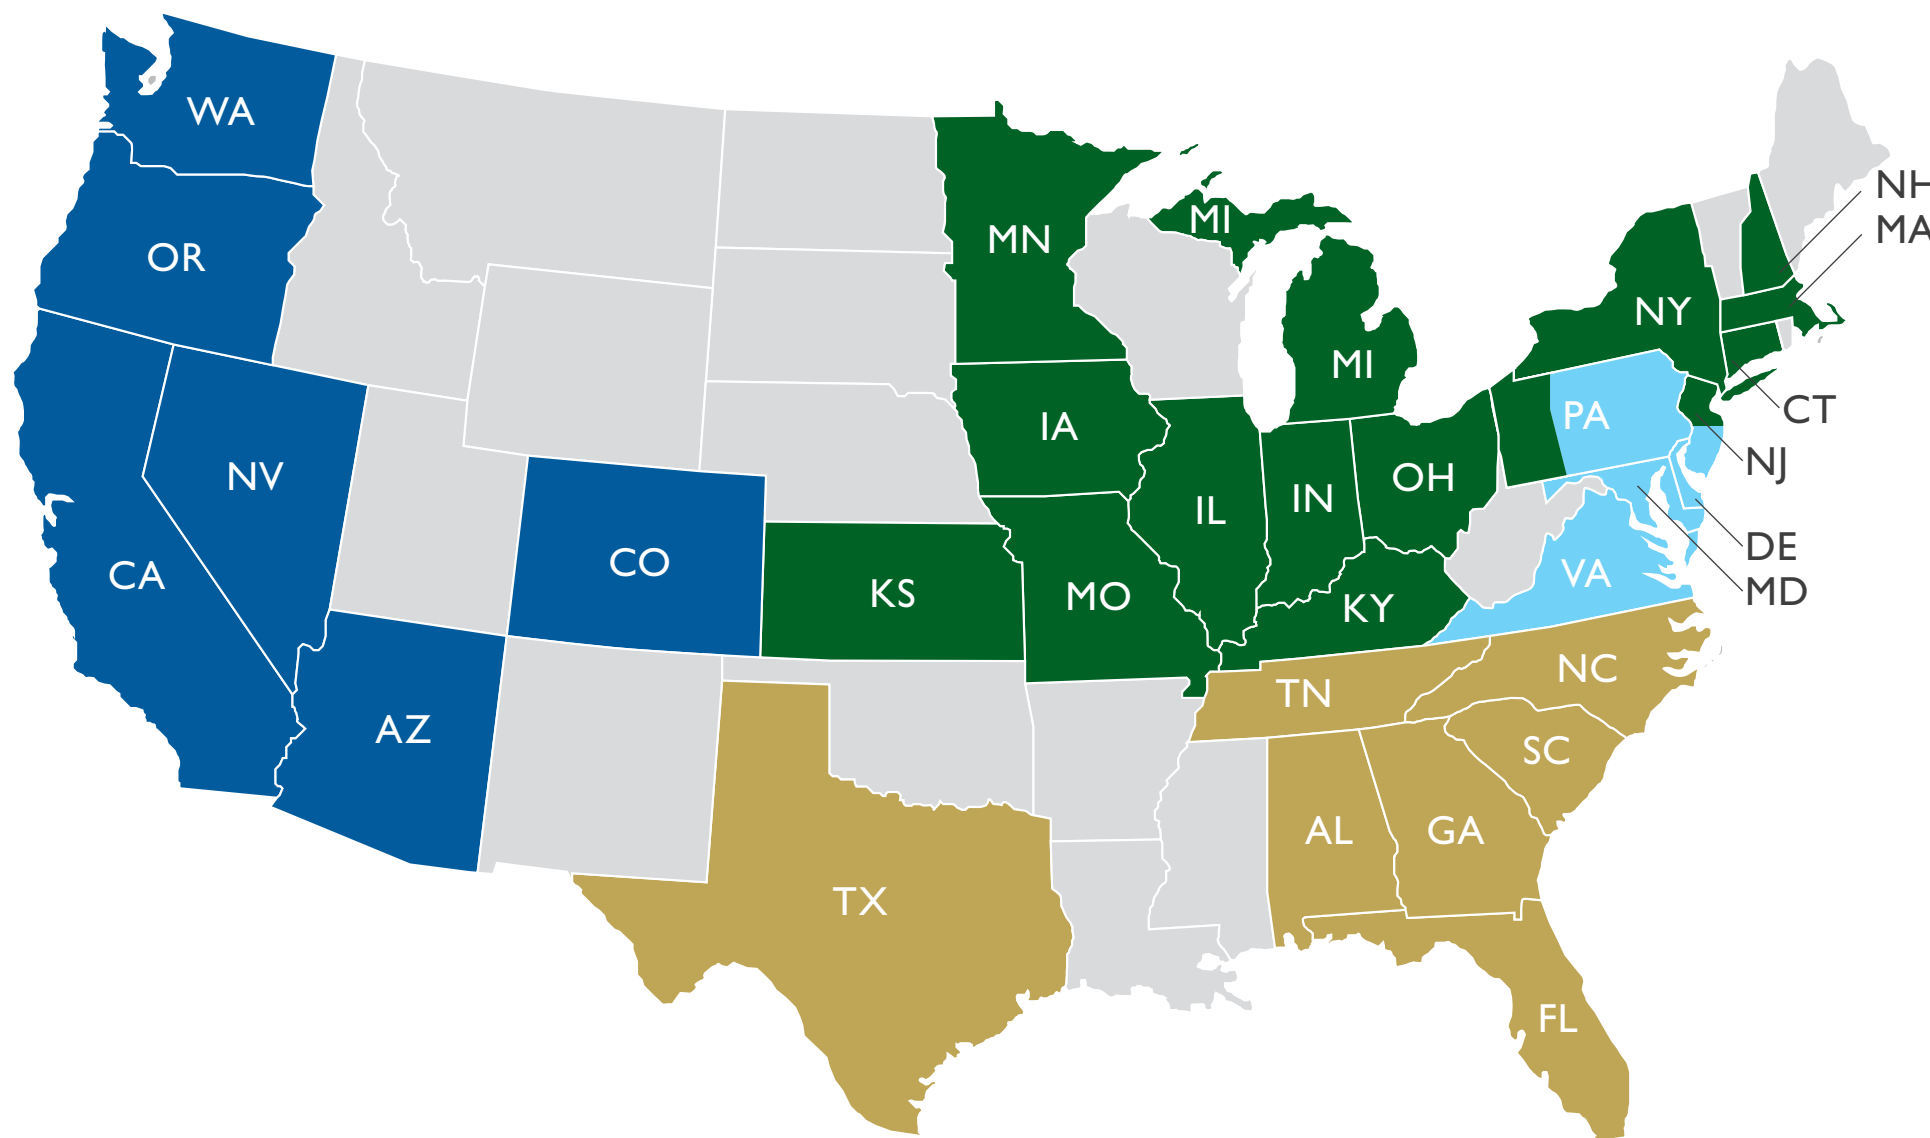

CONSTRUCTION CONTACTS

NORTHERN REGION

NICHOLAS BROWN

Vice President, Development
(516) 869-7266
nbrown@kimcorealty.com

PAT CHRISTIE

Director, Construction
(516) 869-7130
pchristie@kimcorealty.com

VALERIE O'NEIL

Associate, Construction
(516) 869-7122
voneil@kimcorealty.com

SCOTT GAMACHE

Project Manager
(516) 869-2506
sgamache@kimcorealty.com

CHARLES FRANZINI

Tenant Coordinator
(516) 869-2676
cfranzini@kimcorealty.com

SOUTHERN REGION

DAN GIBSON

Vice President, Southeast & PR
(847) 294-6434
dgibson@kimcorealty.com

ALAN FERGUSON

Vice President, Texas
(832) 242-6913
aferguson@kimcorealty.com

LEE JOHNSON

Vice President, Construction
(704) 362-6149
lbjohnson@kimcorealty.com

JOE DENIS

Vice President, Construction
(704) 362-6112
jdenis@kimcorealty.com

BEN BRIDGES

Director, Construction
(704) 362-6131
bbridges@kimcorealty.com

GUILLERMO ZEGRI

Project Manager
(954) 956-2105
gzegri@kimcorealty.com

PATRICK KEOUGH

Project Manager
(832) 242-6913
pkeough@kimcorealty.com

MID-ATLANTIC REGION

GREG REED

Vice President, Development
(410) 427-4428
greed@kimcorealty.com

BILL WEGMANN

Vice President, Construction
(410) 427-4422
bwegmann@kimcorealty.com

JASON HUSS

Director, Construction
(410) 427-4447
jhuss@kimcorealty.com

JONATHAN MCGOWAN

Director, Construction (Consultant)
(410) 427-4483
jmcgowan@kimcorealty.com

DAVE HARE

Associate Director, Construction
(410) 427-4472
dhare@kimcorealty.com

WESTERN REGION

CURT TAYLOR

Vice President, Construction
(425) 373-3507
ctaylor@kimcorealty.com

TODD DEWELL

Director, Construction
(650) 746-7503
tdewell@kimcorealty.com

TONY ELIAS

Director, Construction
(760) 525-5195
telias@kimcorealty.com

PETER EMSKY

Director, Construction
(425) 373-3509
pemsky@kimcorealty.com

NATIONAL DEVELOPMENT

GEOFF GLAZER

Senior Vice President, National Development
(410) 427-4414
gglazer@kimcorealty.com

REGIONAL PRESIDENTS

JOSHUA WEINKRANZ

President, Northern Region
(516) 869-7146
jweinkranz@kimcorealty.com

TOM SIMMONS

President, Mid-Atlantic Region
(410) 427-4410
tsimmons@kimcorealty.com

ARMAND VASQUEZ

President, Western Region
(916) 580-2534
avasquez@kimcorealty.com

PAUL PUMA

President, Southern Region
(704) 362-6107
ppuma@kimcorealty.com