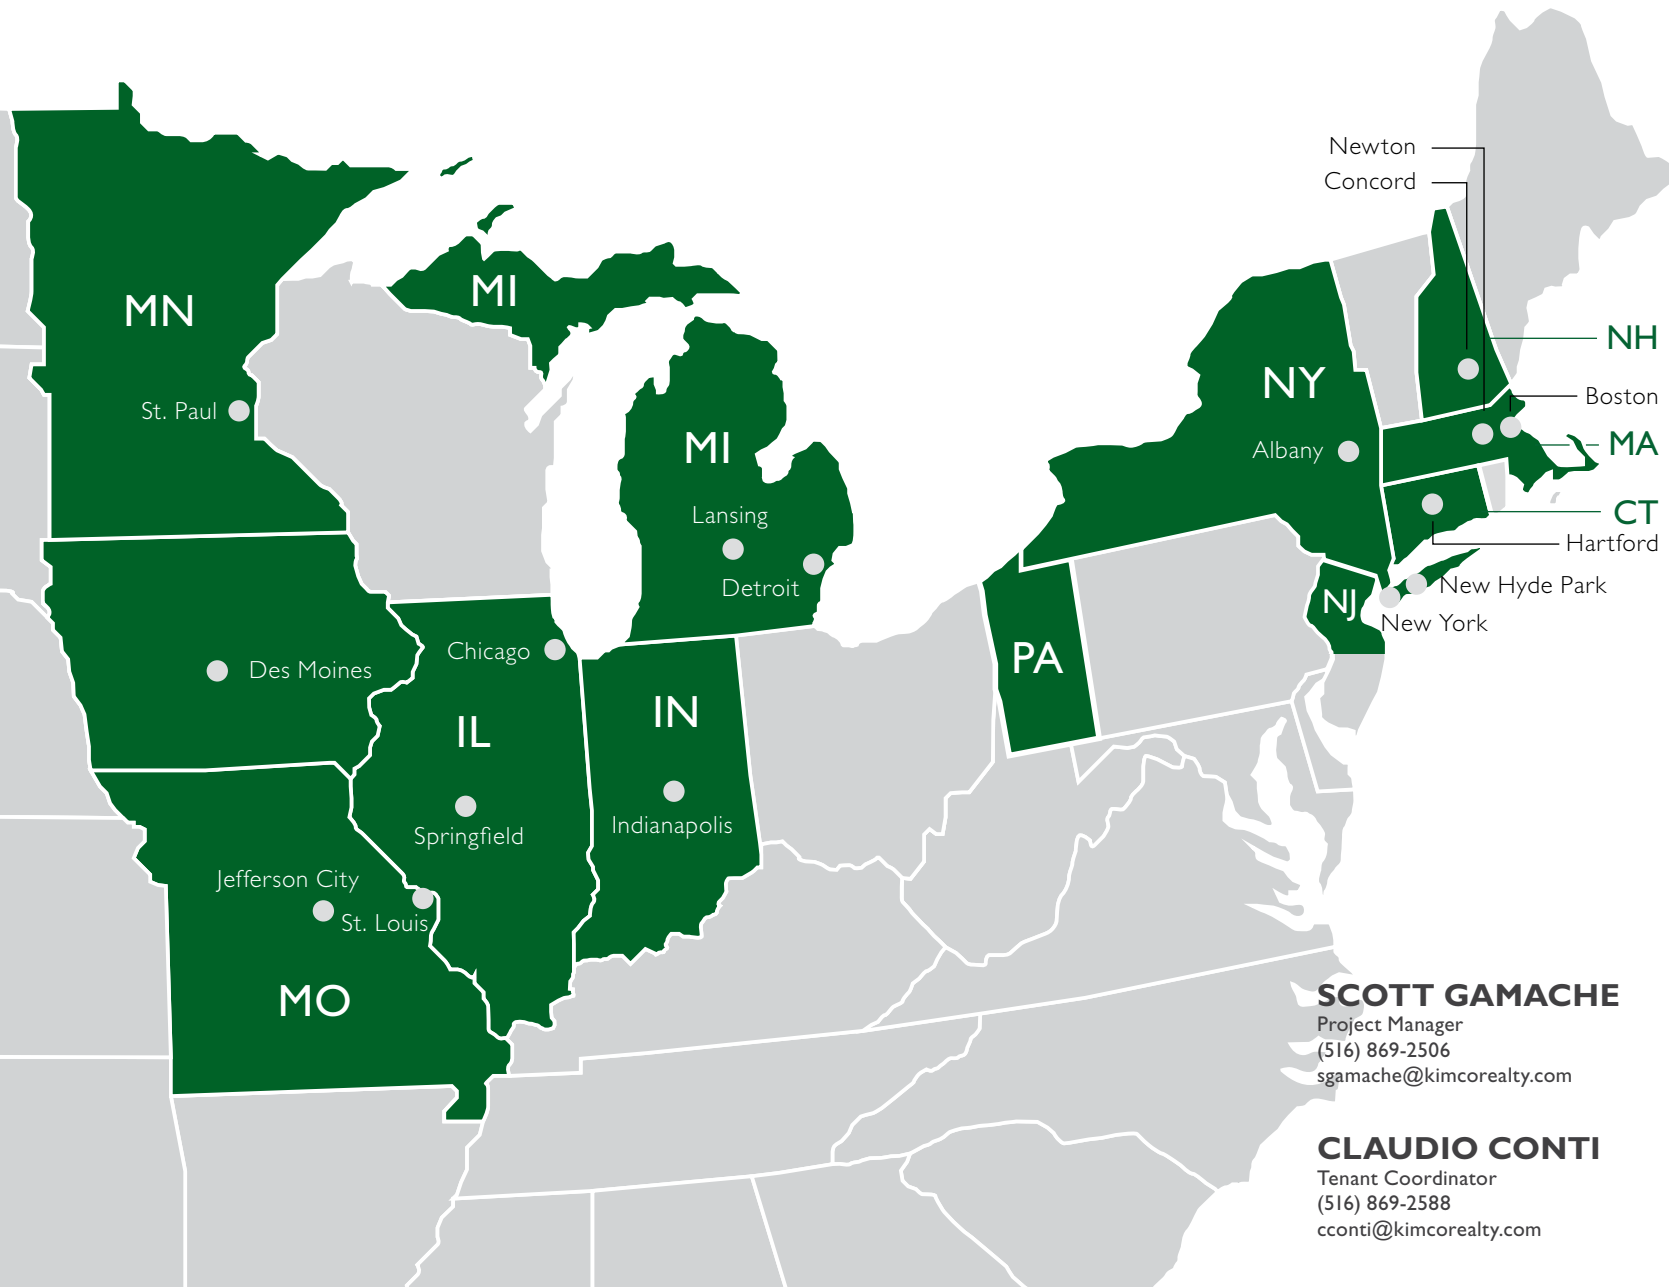

CARMEN DECKER

President, Western Region
(425) 373-3511
cdecker@kimcorealty.com

PAUL PUMA

President, Southern Region
(704) 362-6107
ppuma@kimcorealty.com

NORTHERN REGION

NICHOLAS BROWN

Vice President, Development
(516) 869-7266
nbrown@kimcorealty.com

CT

Hartford

New Hyde Park

New York

NY

Albany

NJ

PA

MN

St. Paul

MI

MI

Lansing

Detroit

IL

Chicago