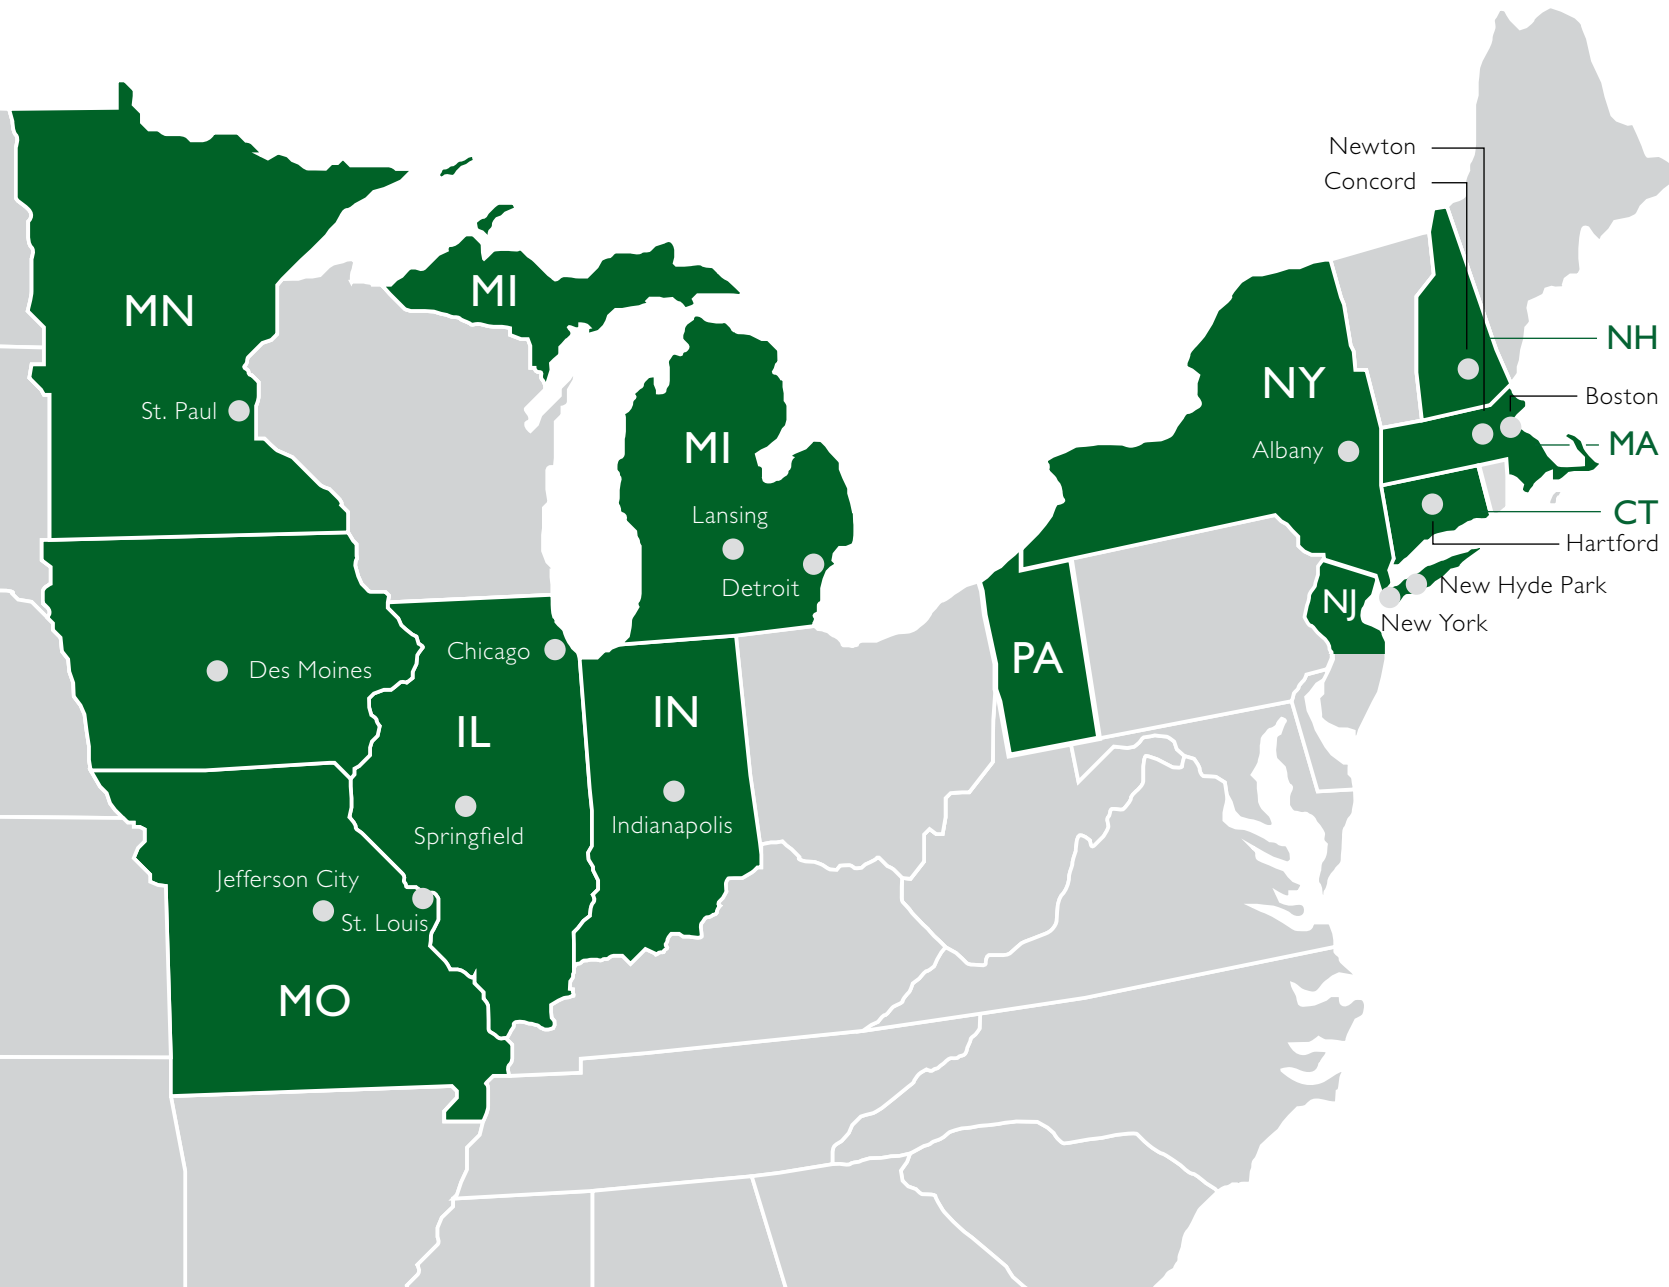

NORTHERN REGION

NORTHERN
REGION

NICHOLAS BROWN

Vice President, Development
(516) 869-7266
nbrown@kimcorealty.com

PAT CHRISTIE

Senior Director
(516) 869-7130
pchristie@kimcorealty.com

ERIK BRAY

Director, Construction
(516) 869-2659
ebray@kimcorealty.com

CHRISTOPHER CIMINIELLO

Associate Director, Development
(516) 869-2691
cciminiello@kimcorealty.com

VALERIE O'NEIL

Project Manager
(516) 869-7122
voneil@kimcorealty.com

SCOTT GAMACHE

Project Manager
(516) 869-2506
sgamache@kimcorealty.com