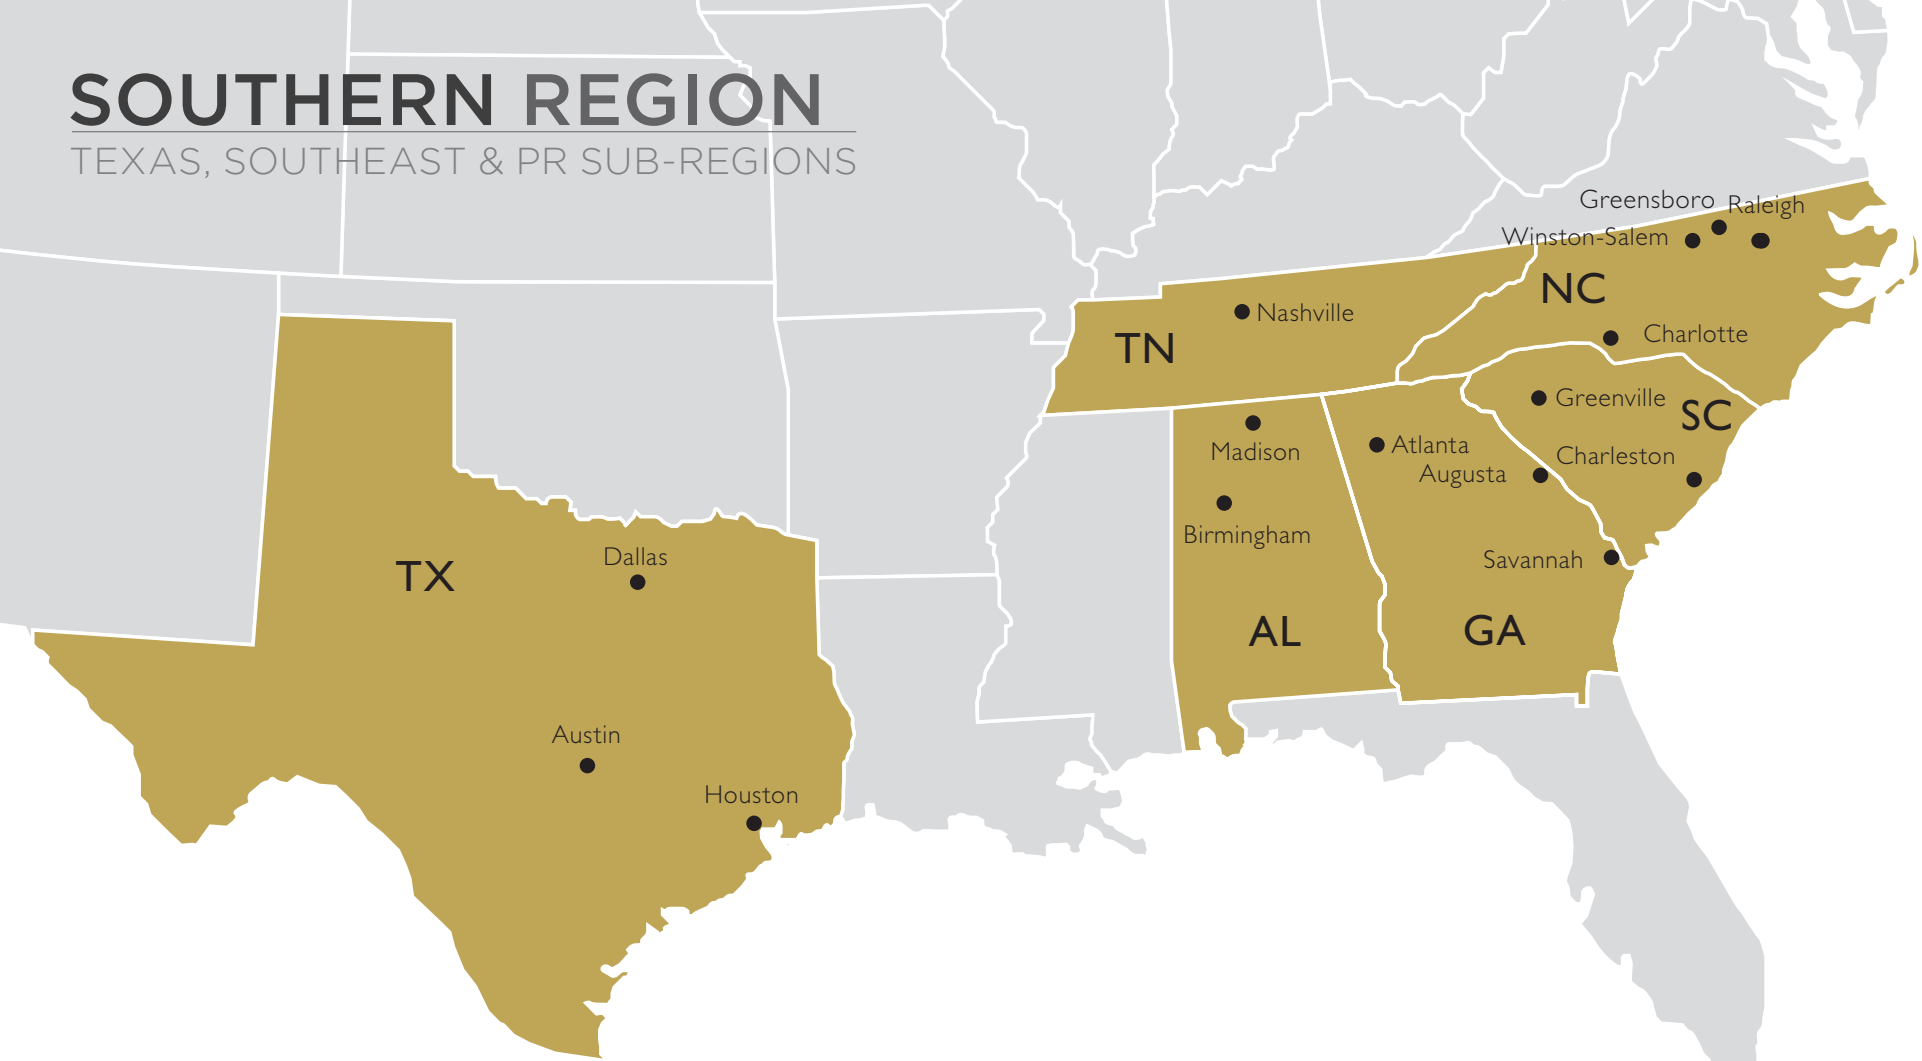

SOUTHERN REGION

TEXAS, SOUTHEAST & PR SUB-REGIONS

SOUTHERN REGION

ALAN FERGUSON

Vice President, Texas
(832) 242-6913
aferguson@kimcorealty.com

JOE DENIS

Vice President, Construction
(704) 362-6112
jdenis@kimcorealty.com

BEN BRIDGES

Director, Construction
(704) 362-6131
bbridges@kimcorealty.com

PETER FLINT

Director, Development
(954) 956-2118
pflint@kimcorealty.com

PATRICK KEOUGH

Project Manager
(832) 242-6913
pkeough@kimcorealty.com

DAN GIBSON

Vice President
(847) 294-6434
dgibson@kimcorealty.com

LEE JOHNSON

Vice President, Construction
(704) 362-6149
lbjohnson@kimcorealty.com

GUILLERMO ZEGRI

Project Manager
(954) 956-2105
gzegri@kimcorealty.com

MARK TROMMSDORFF

Senior Director, Construction & Development
(407) 302-6505
mtrommsdorff@kimcorealty.com