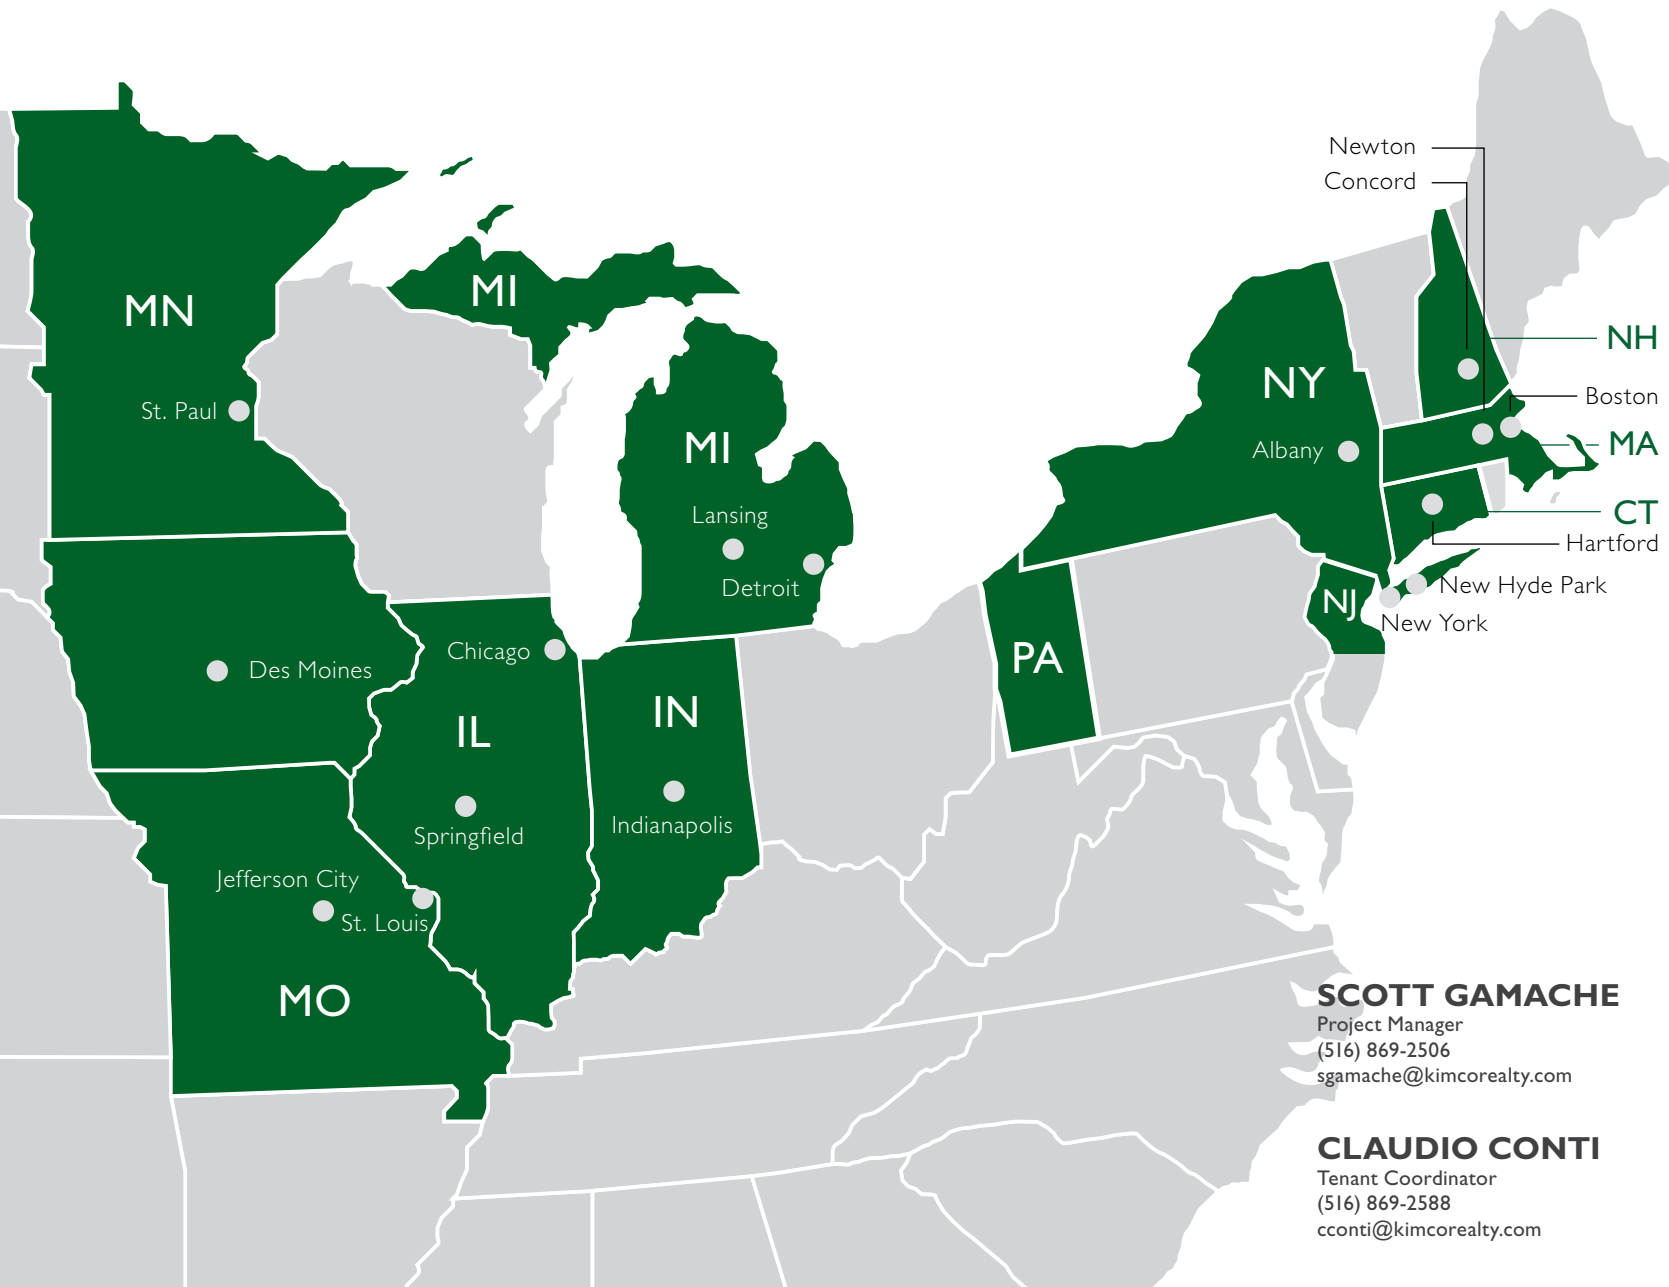

CARMEN DECKER

President, Western Region
(425) 373-3511
cdecker@kimcorealty.com

PAUL PUMA

President, Southern Region
(704) 362-6107
ppuma@kimcorealty.com

NORTHERN REGION

NORTHERN
REGION

NICHOLAS BROWN

Vice President, Development
(516) 869-7266
nbrown@kimcorealty.com

CT

Hartford

New Hyde Park

New York

NY

Albany

NJ

PA

MN

St. Paul

MI

MI

Lansing

Detroit

Des Moines

Chicago