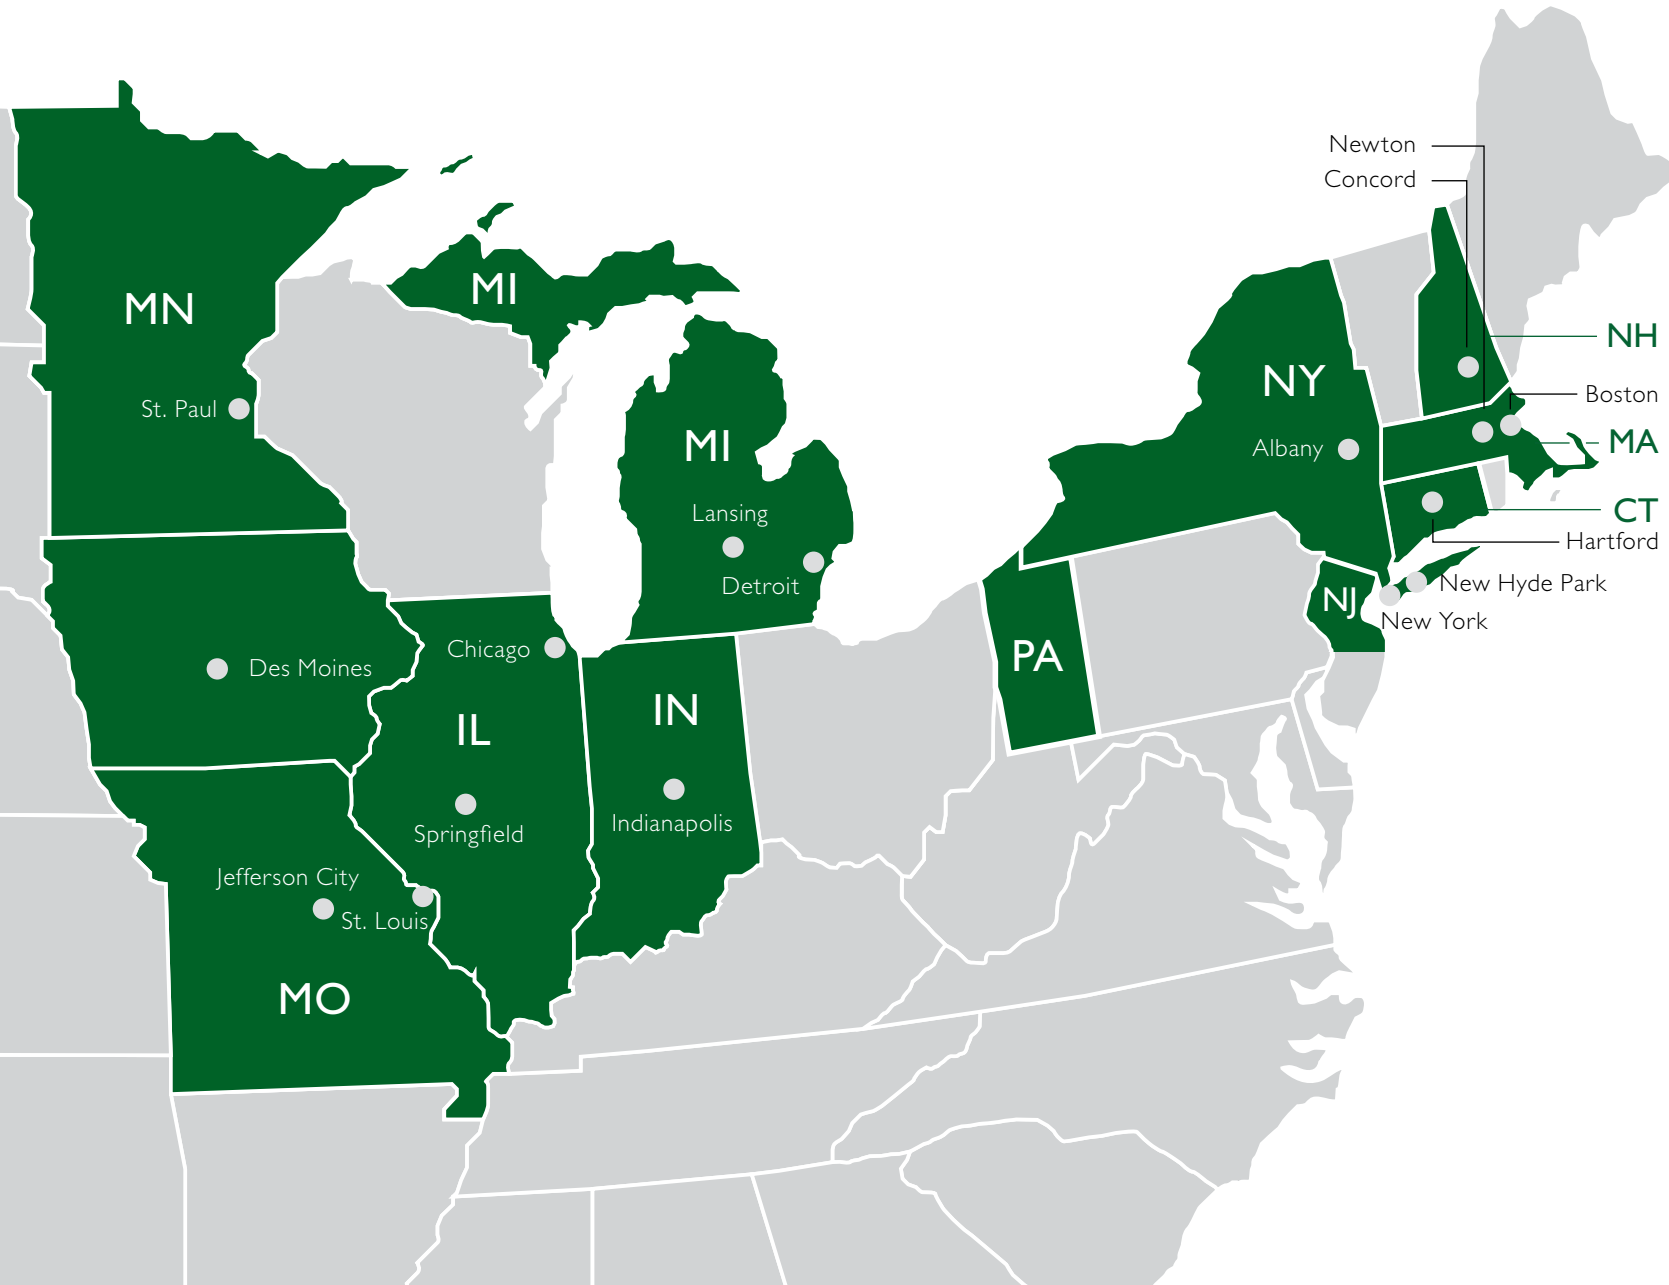

CARMEN DECKER

President, Western Region
(425) 373-3511
cdecker@kimcorealty.com

PAUL PUMA

President, Southern Region
(704) 362-6107
ppuma@kimcorealty.com

NORTHERN REGION

NORTHERN
REGION

NICHOLAS BROWN

Vice President, Development
(516) 869-7266
nbrown@kimcorealty.com