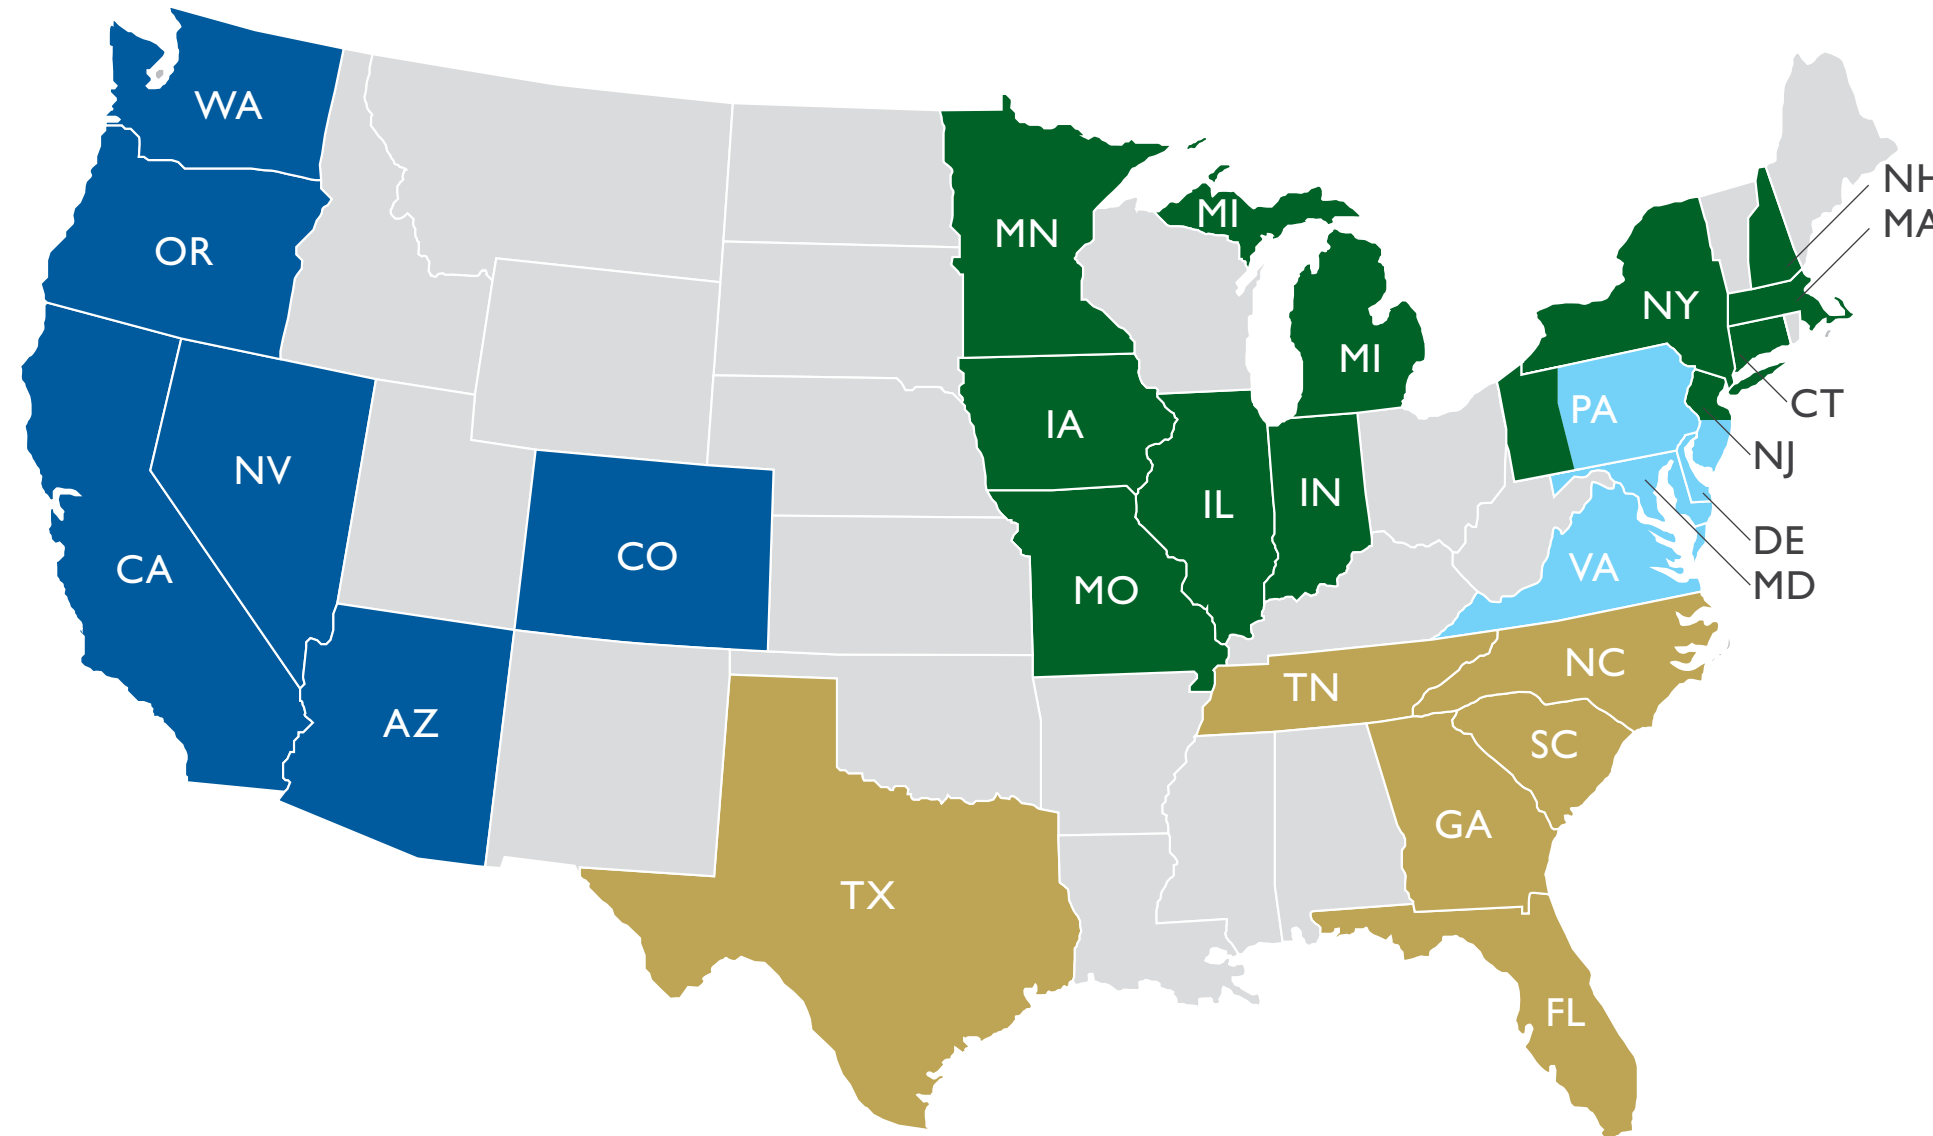

RE/DEVELOPMENT CONTACTS

WESTERN REGION

CURT TAYLOR

Vice President, Development
(425) 373-3507
ctaylor@kimcorealty.com

MICHAEL STRAHS

Senior Director, Development
(650) 746-7501
mstrahs@kimcorealty.com

MARK WENDEL

Director, Development
(949) 252-3870
mwendel@kimcorealty.com

NORTHERN REGION

NICHOLAS BROWN

Vice President, Development
(516) 869-7266
nbrown@kimcorealty.com

CHRISTOPHER CIMINIELLO

Associate Director, Development
(516) 869-2691
cciminiello@kimcorealty.com

MID-ATLANTIC REGION

GREG REED

Vice President, Development
(410) 427-4428
greed@kimcorealty.com

MIKE OGDEN

Director, Development
(410) 427-4478
mogden@kimcorealty.com

CAREN GARFIELD

Director, Multi Family Development
(410) 427-4490
cgarfield@kimcorealty.com

DANA VALENTI

Director, Development
(410) 427-4476
dvalenti@kimcorealty.com

KIMBERLY KOHLHEPP

Associate Director, Development
(410) 427-4444
kkohlhepp@kimcorealty.com

SOUTHERN REGION

PETER FLINT

Senior Director, Development
(954) 956-2118
pflint@kimcorealty.com

NATIONAL DEVELOPMENT

GEOFF GLAZER

Senior Vice President, National Development
(410) 427-4414
gglazer@kimcorealty.com

ANDREW GRIFFIN

National Director, Development
(410) 427-4448
agriffin@kimcorealty.com

JULIA ROCCO

Senior Director, Asset Management
(516) 869-7212
jrocco@kimcorealty.com

REGIONAL PRESIDENTS

JOSHUA WEINKRANZ

President, Northern Region
(516) 869-7146
jweinkranz@kimcorealty.com

TOM SIMMONS

President, Mid-Atlantic Region
(410) 427-4410
tsimmons@kimcorealty.com

CARMEN DECKER

President, Western Region
(425) 373-3511
cdecker@kimcorealty.com

PAUL PUMA

President, Southern Region
(704) 362-6107
ppuma@kimcorealty.com