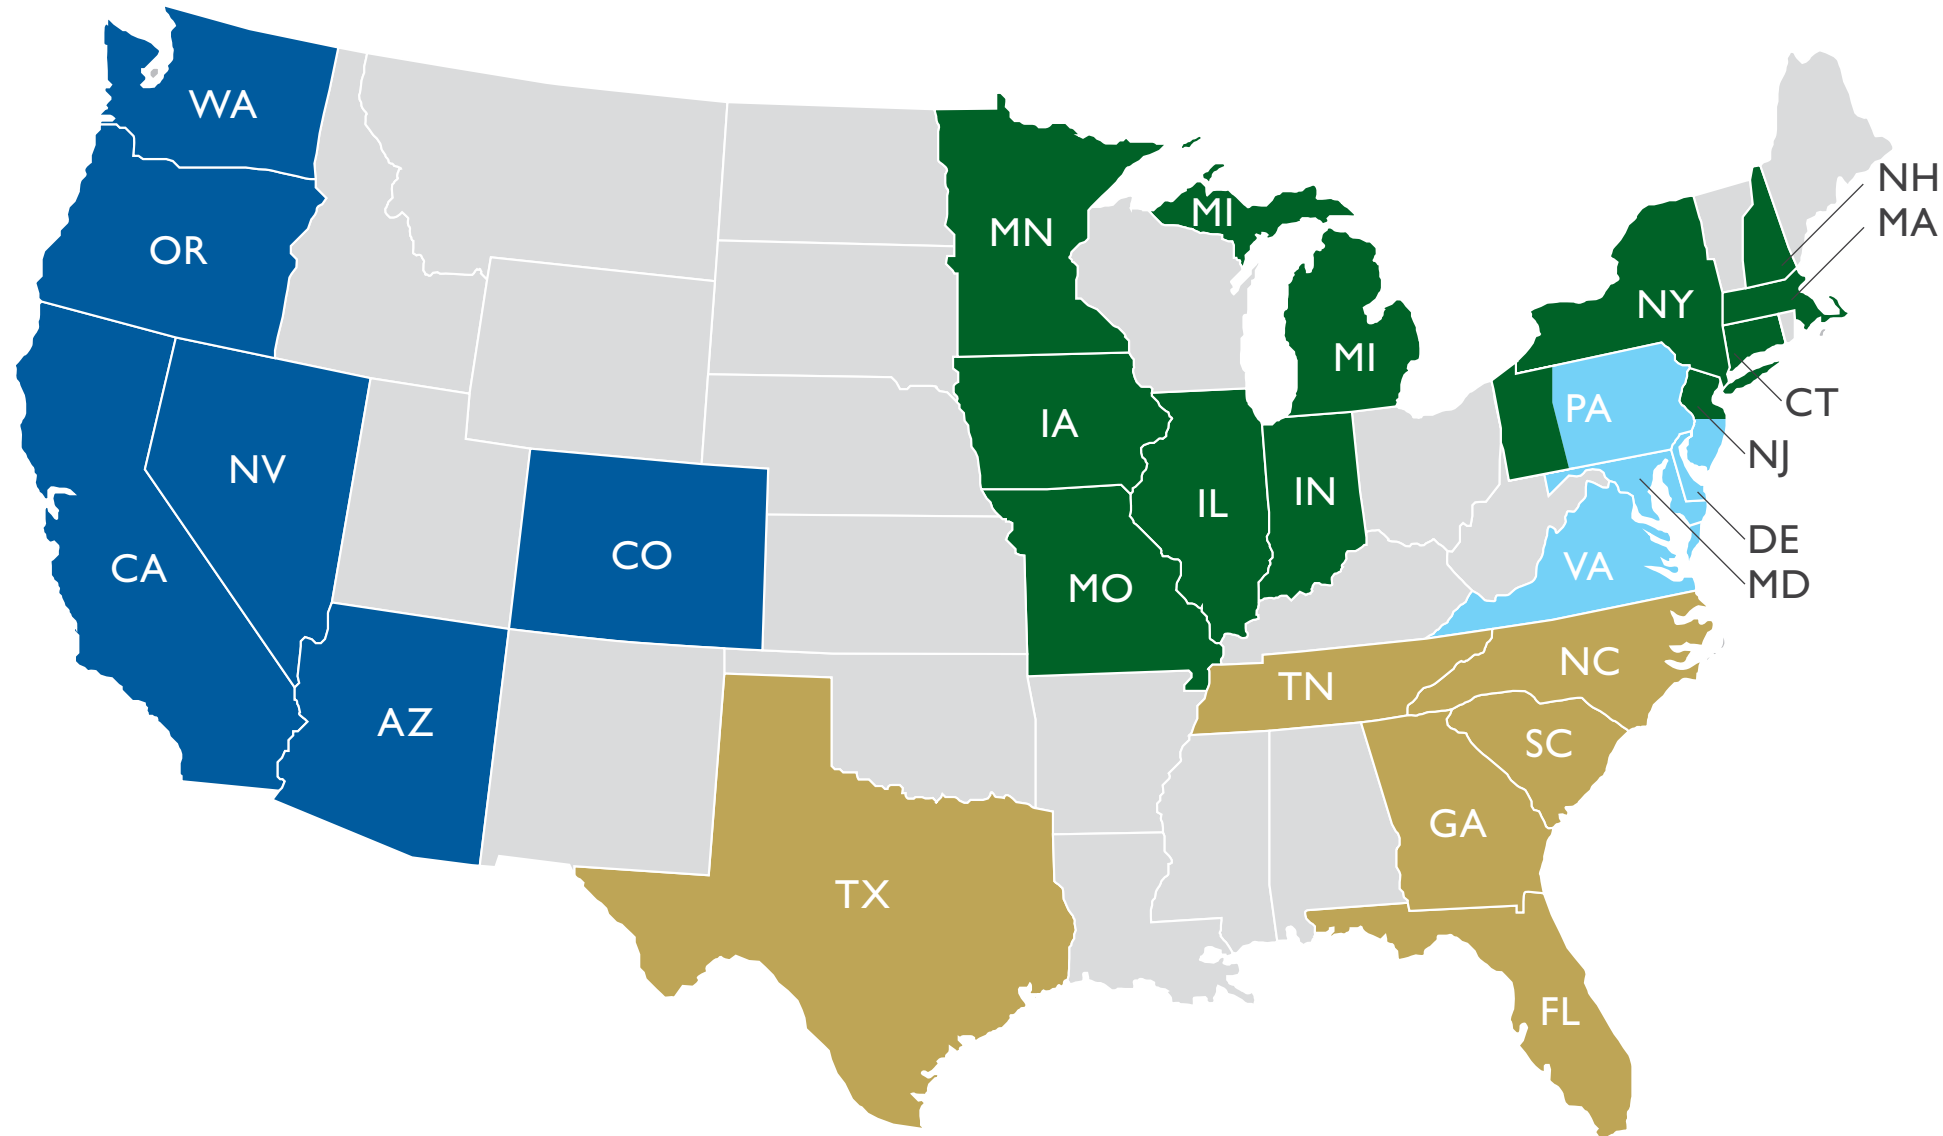

CARMEN DECKER

President, Western Region
(425) 373-3511
cdecker@kimcorealty.com

PAUL PUMA

President, Southern Region
(704) 362-6107
ppuma@kimcorealty.com

TENANT COORDINATOR CONTACTS

MID-ATLANTIC REGION

RYAN MCCOY