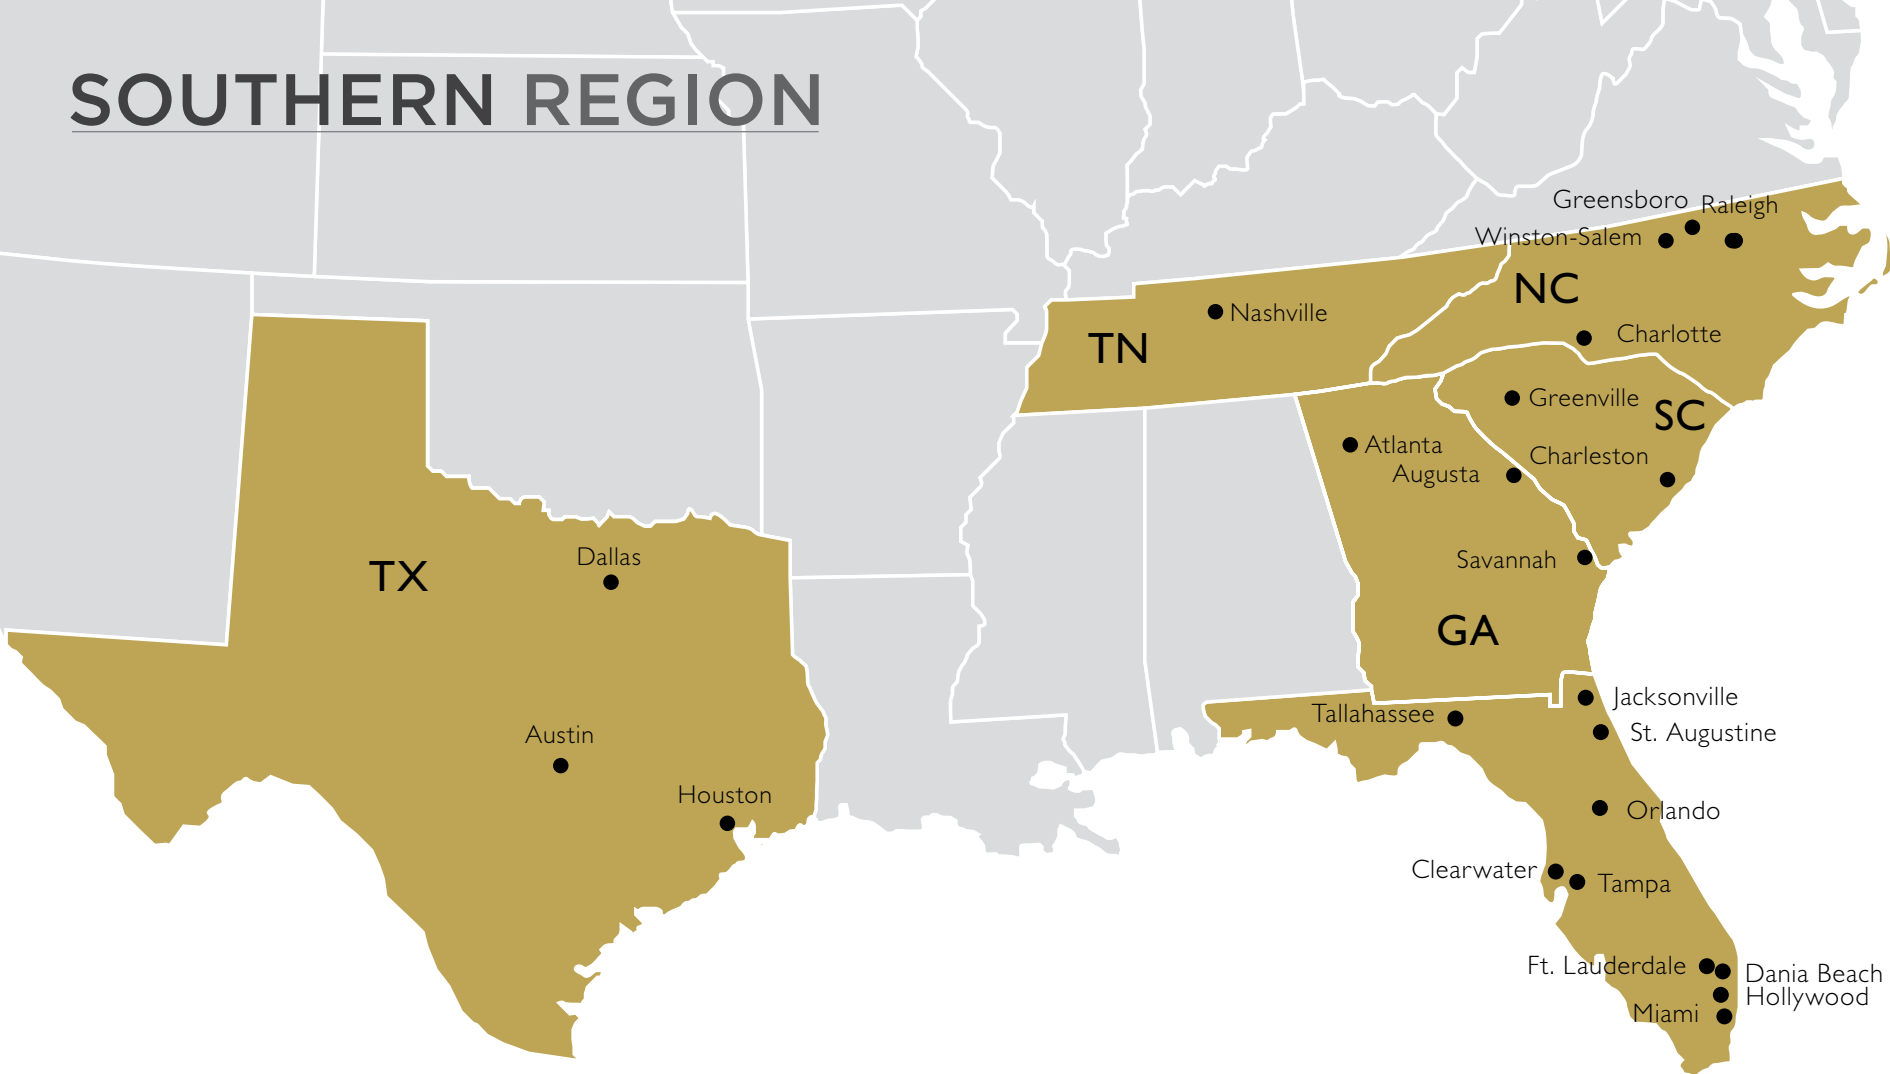

SOUTHERN REGION

SOUTHERN
REGION

LEE JOHNSON

Vice President, Construction
(704) 362-6149
ljohnson@kimcorealty.com

PETER FLINT

Senior Director, Development
(954) 956-2118
pflint@kimcorealty.com

BEN BRIDGES

Senior Director, Construction
(704) 362-6131
bbridges@kimcorealty.com

BRANDON REYNOLDS

Project Manager
(954) 598-1450
breynolds@kimcorealty.com

BONNIE FARMER

Tenant Coordinator
(954) 956-2108
bfarmer@kimcorealty.com

PAT MCCUNE

Senior Director, Construction
(972) 638-5241
pmccune@kimcorealty.com

MARK TROMMSDORFF

Senior Director, Construction &
Development
(407) 302-6505
mtrommsdorff@kimcorealty.com

GUILLERMO ZEGRI

Project Manager
(727) 608-2252
gzegri@kimcorealty.com

CASEY HONEYCUTT

Tenant Coordinator
(704) 362-6162
choneycutt@kimcorealty.com

APRIL SDRIGOTTI ESEN

Tenant Coordinator
(346) 227-1495
asdrigotti@kimcorealty.com