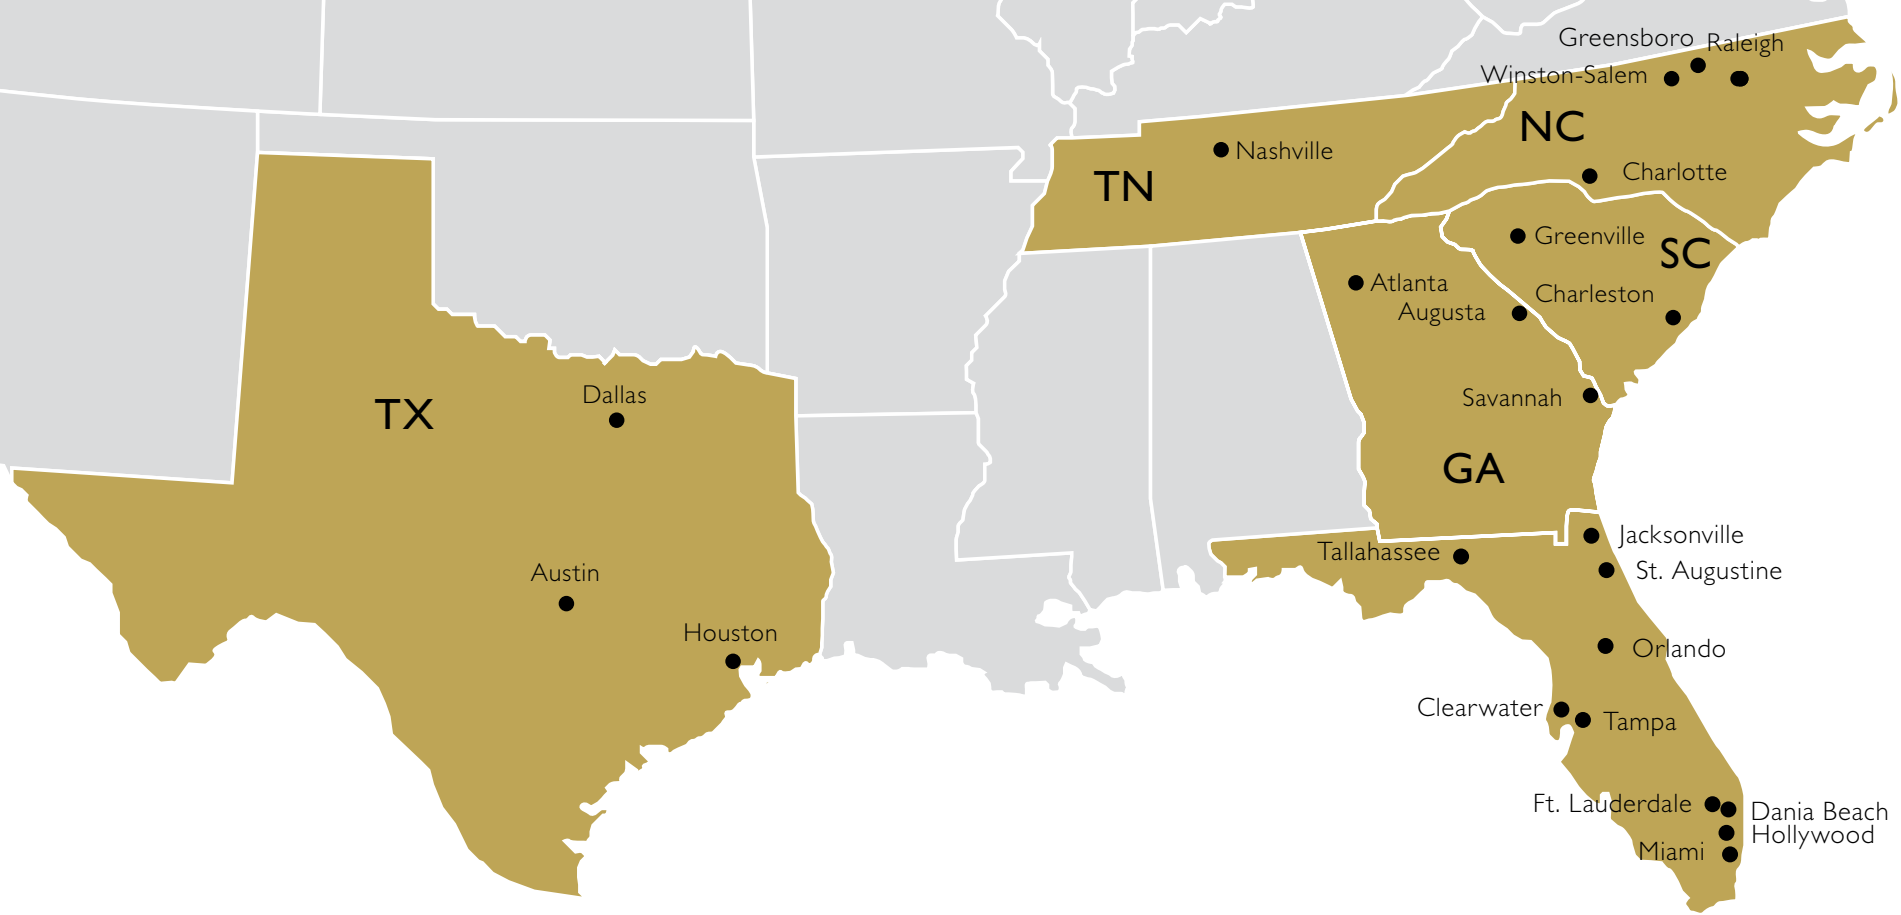

SOUTHERN REGION

SOUTHERN REGION

JOE DENIS

Vice President, Construction
(704) 362-6112
jdenis@kimcorealty.com

BEN BRIDGES

Director, Construction
(704) 362-6131
bbridges@kimcorealty.com

MARK TROMMSDORFF

Senior Director, Construction & Development
(407) 302-6505
mtrommsdorff@kimcorealty.com

PATRICK KEOUGH

Project Manager
(346) 227-1495
pkeough@kimcorealty.com

CASEY HONEYCUTT

Tenant Coordinator
(704) 362-6162
choneycutt@kimcorealty.com

LEE JOHNSON

Vice President, Construction
(704) 362-6149
ljohnson@kimcorealty.com

PETER FLINT

Senior Director, Development
(954) 956-2118
pflint@kimcorealty.com

PAT MCCUNE

Senior Director, Construction
(972) 638-5241
pmccune@kimcorealty.com

BRANDON REYNOLDS

Project Manager
(954) 598-1450
breynolds@kimcorealty.com

GUILLERMO ZEGRI

Project Manager
(727) 608-2252
gzegri@kimcorealty.com