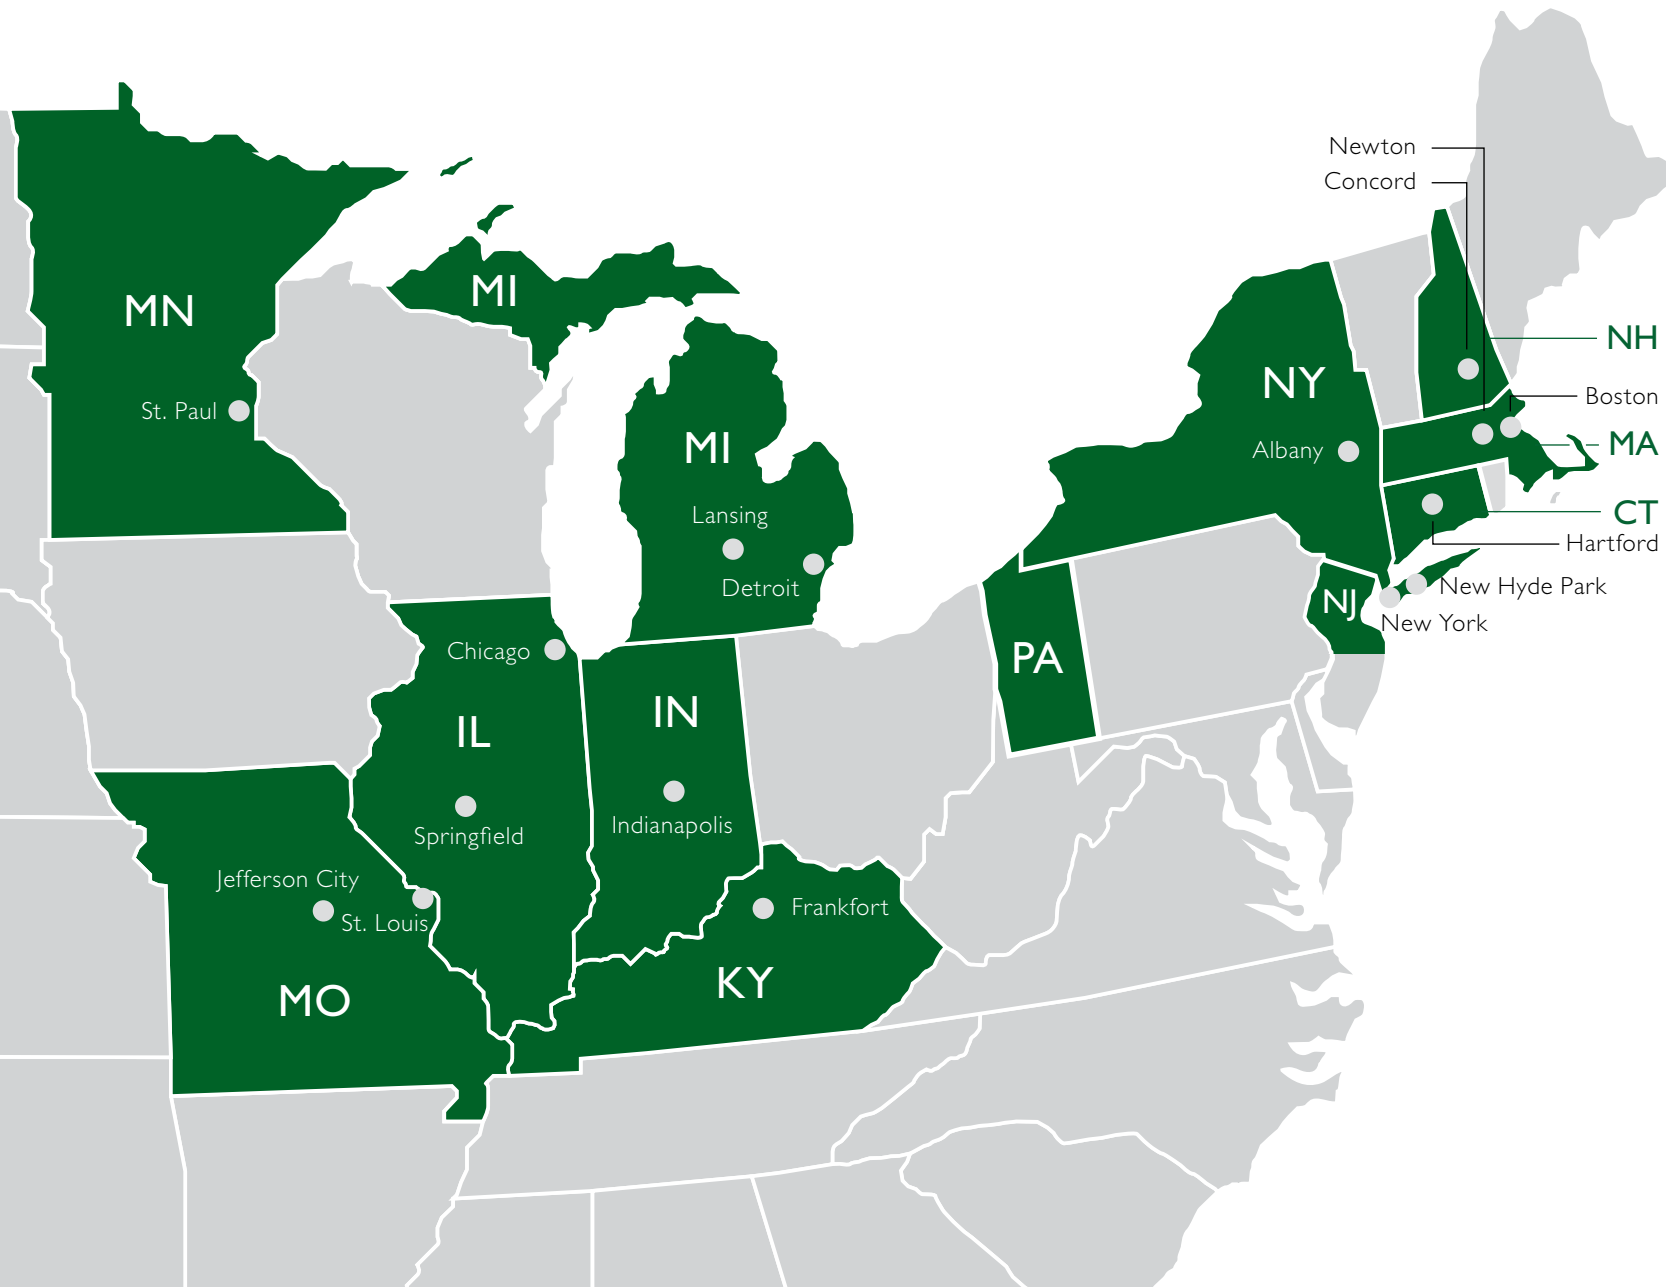

CARMEN DECKER

President, Western Region
(425) 373-3511
cdecker@kimcorealty.com

PAUL PUMA

President, Southern Region
(704) 362-6107
ppuma@kimcorealty.com

NORTHERN REGION

NORTHERN
REGION

NICHOLAS BROWN

Vice President, Development
(516) 869-7266
nbrown@kimcorealty.com