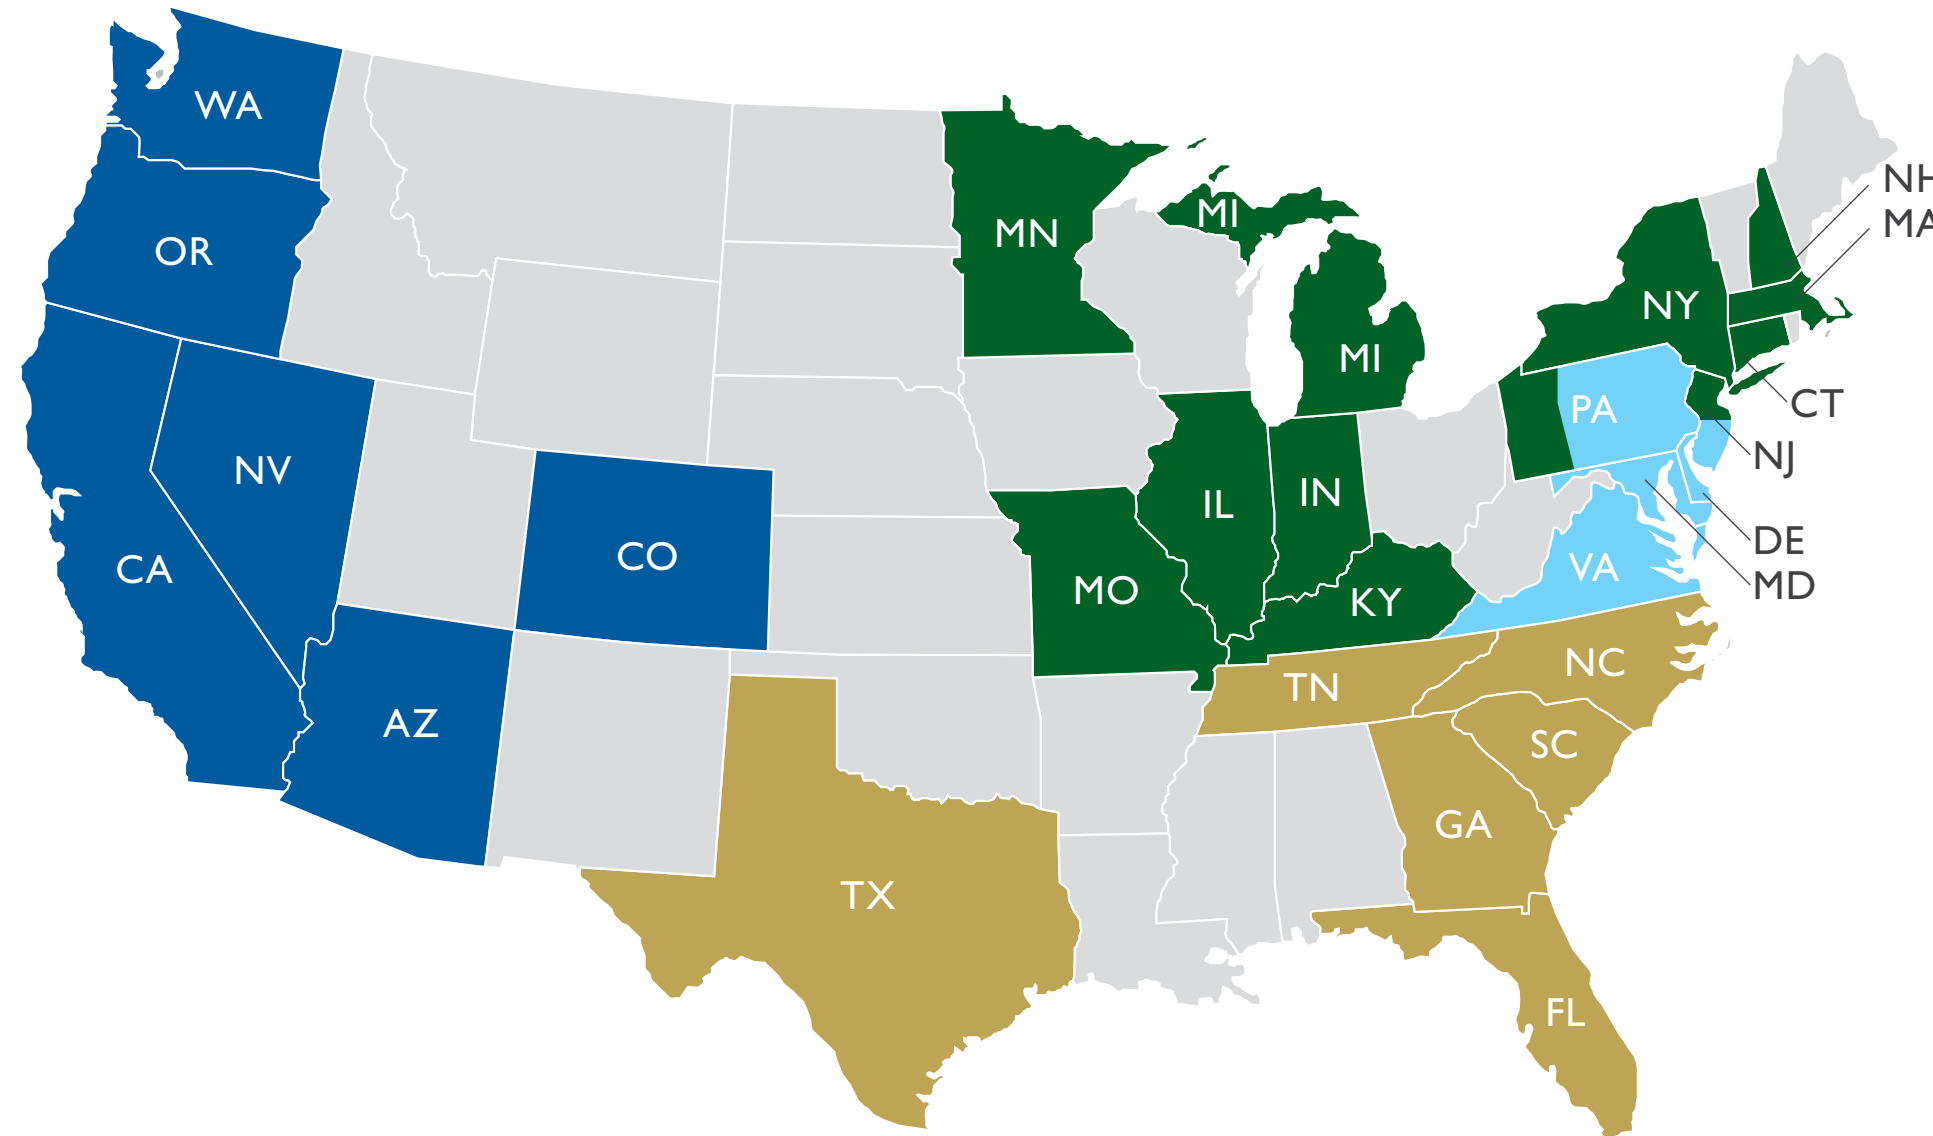

RE/DEVELOPMENT CONTACTS

WESTERN REGION

CURT TAYLOR

Vice President, Development
(425) 373-3507
ctaylor@kimcorealty.com

MARK WENDEL

Director, Development
(949) 252-3870
mwendel@kimcorealty.com

MICHAEL STRAHS

Director, Development
(650) 746-7501
mstrahs@kimcorealty.com

NORTHERN REGION

NICHOLAS BROWN

Vice President, Development
(516) 869-7266
nbrown@kimcorealty.com

CHRISTOPHER CIMINIELLO

Associate Director, Development
(516) 869-2691
cciminiello@kimcorealty.com

MID-ATLANTIC REGION

GREG REED

Vice President, Development
(410) 427-4428
greed@kimcorealty.com

MIKE OGDEN

Director, Development
(410) 427-4478
mogden@kimcorealty.com

CAREN GARFIELD

Director, Multi Family Development
(410) 427-4490
cgarfield@kimcorealty.com

DANA VALENTI

Director, Development
(410) 427-4476
dvalenti@kimcorealty.com

KIMBERLY KOHLHEPP

Associate Director, Development
(410) 427-4444
kkohlhepp@kimcorealty.com

SOUTHERN REGION

PETER FLINT

Director of Development
(954) 956-2118
pflint@kimcorealty.com

NATIONAL DEVELOPMENT

GEOFF GLAZER

Senior Vice President, National Development
(410) 427-4414
gglazer@kimcorealty.com

ANDREW GRIFFIN

National Director, Development
(410) 427-4448
agriffin@kimcorealty.com

JULIA ROCCO

Senior Director, Asset Management
(516) 869-7212
jrocco@kimcorealty.com

REGIONAL PRESIDENTS

JOSHUA WEINKRANZ

President, Northern Region
(516) 869-7146
jweinkranz@kimcorealty.com

TOM SIMMONS

President, Mid-Atlantic Region
(410) 427-4410
tsimmons@kimcorealty.com

CARMEN DECKER

President, Western Region
(425) 373-3511
cdecker@kimcorealty.com

PAUL PUMA

President, Southern Region
(704) 362-6107
ppuma@kimcorealty.com