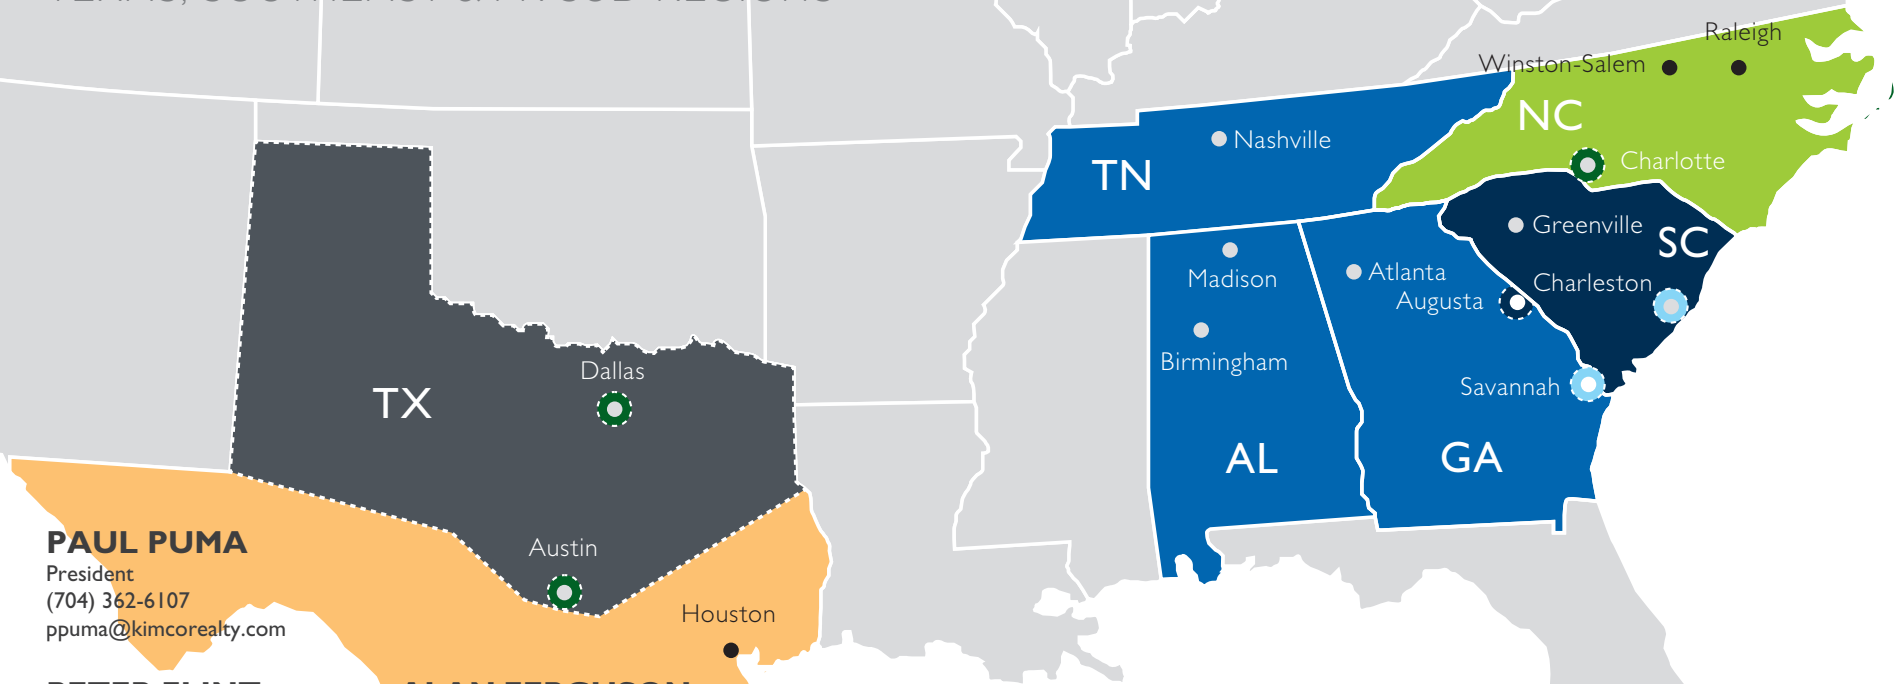

SOUTHERN REGION

TEXAS, SOUTHEAST & PR SUB-REGIONS

SOUTHERN
REGION

PAUL PUMA
President
(704) 362-6107
ppuma@kimcorealty.com

PETER FLINT
Senior Director, Development
(954) 956-2118
pflint@kimcorealty.com

DAN GIBSON
Vice President
(847) 294-6434
dgibson@kimcorealty.com