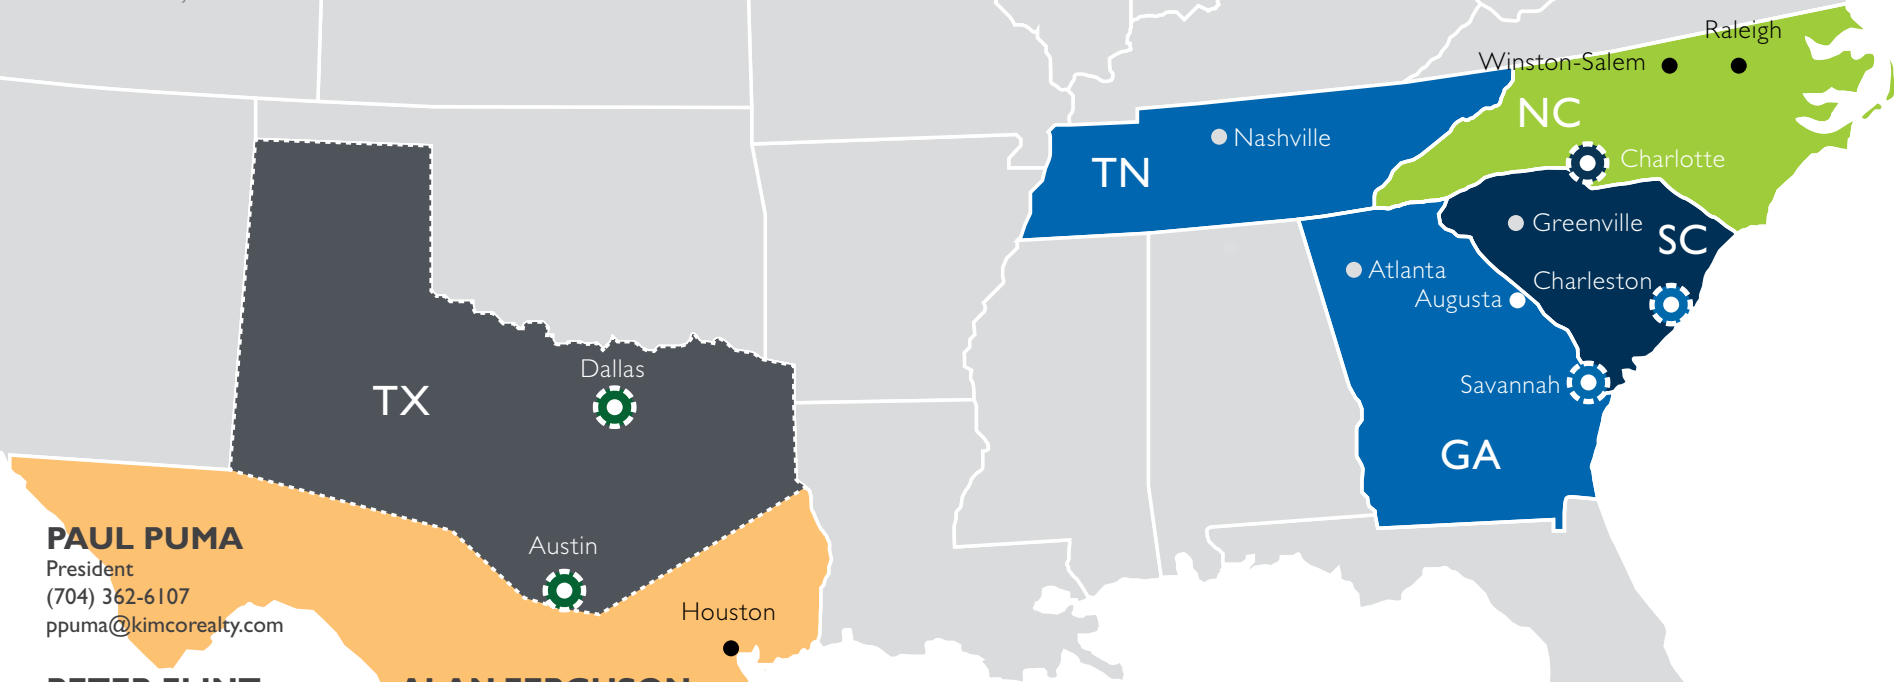

SOUTHERN REGION

TEXAS, SOUTHEAST & PR SUB-REGIONS

SOUTHERN
REGION

PAUL PUMA
President
(704) 362-6107
ppuma@kimcorealty.com

PETER FLINT
Senior Director, Development
(954) 956-2118
pflint@kimcorealty.com

DAN GIBSON
Vice President, Southeast & PR
(704) 362-6110
dgibson@kimcorealty.com