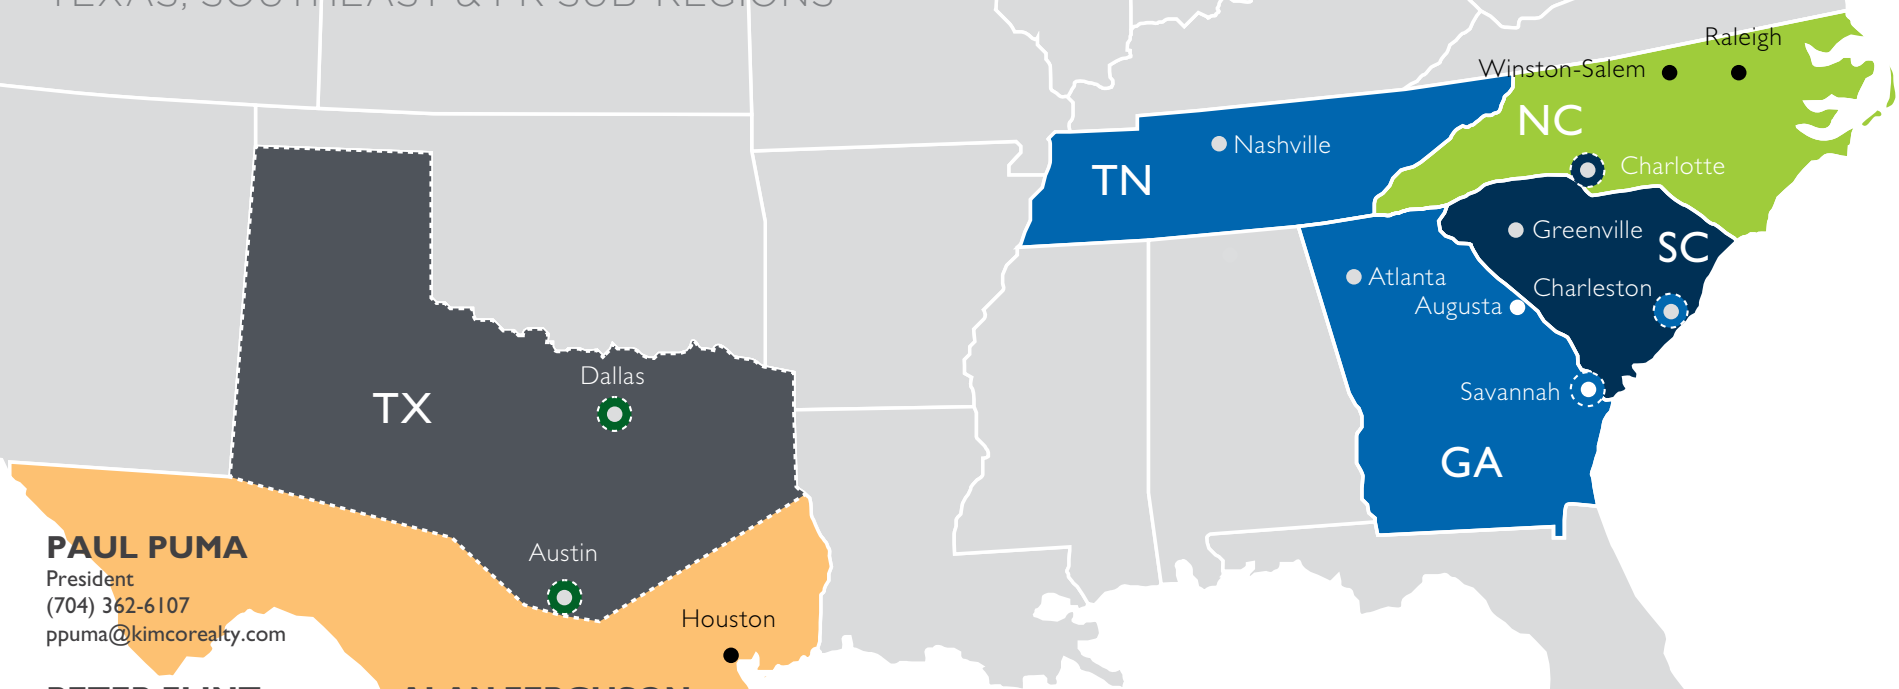

SOUTHERN REGION

TEXAS, SOUTHEAST & PR SUB-REGIONS

SOUTHERN
REGION

PAUL PUMA
President
(704) 362-6107
ppuma@kimcorealty.com

PETER FLINT
Senior Director, Development
(954) 956-2118
pflint@kimcorealty.com

DAN GIBSON
Vice President
(704) 362-6110
dgibson@kimcorealty.com