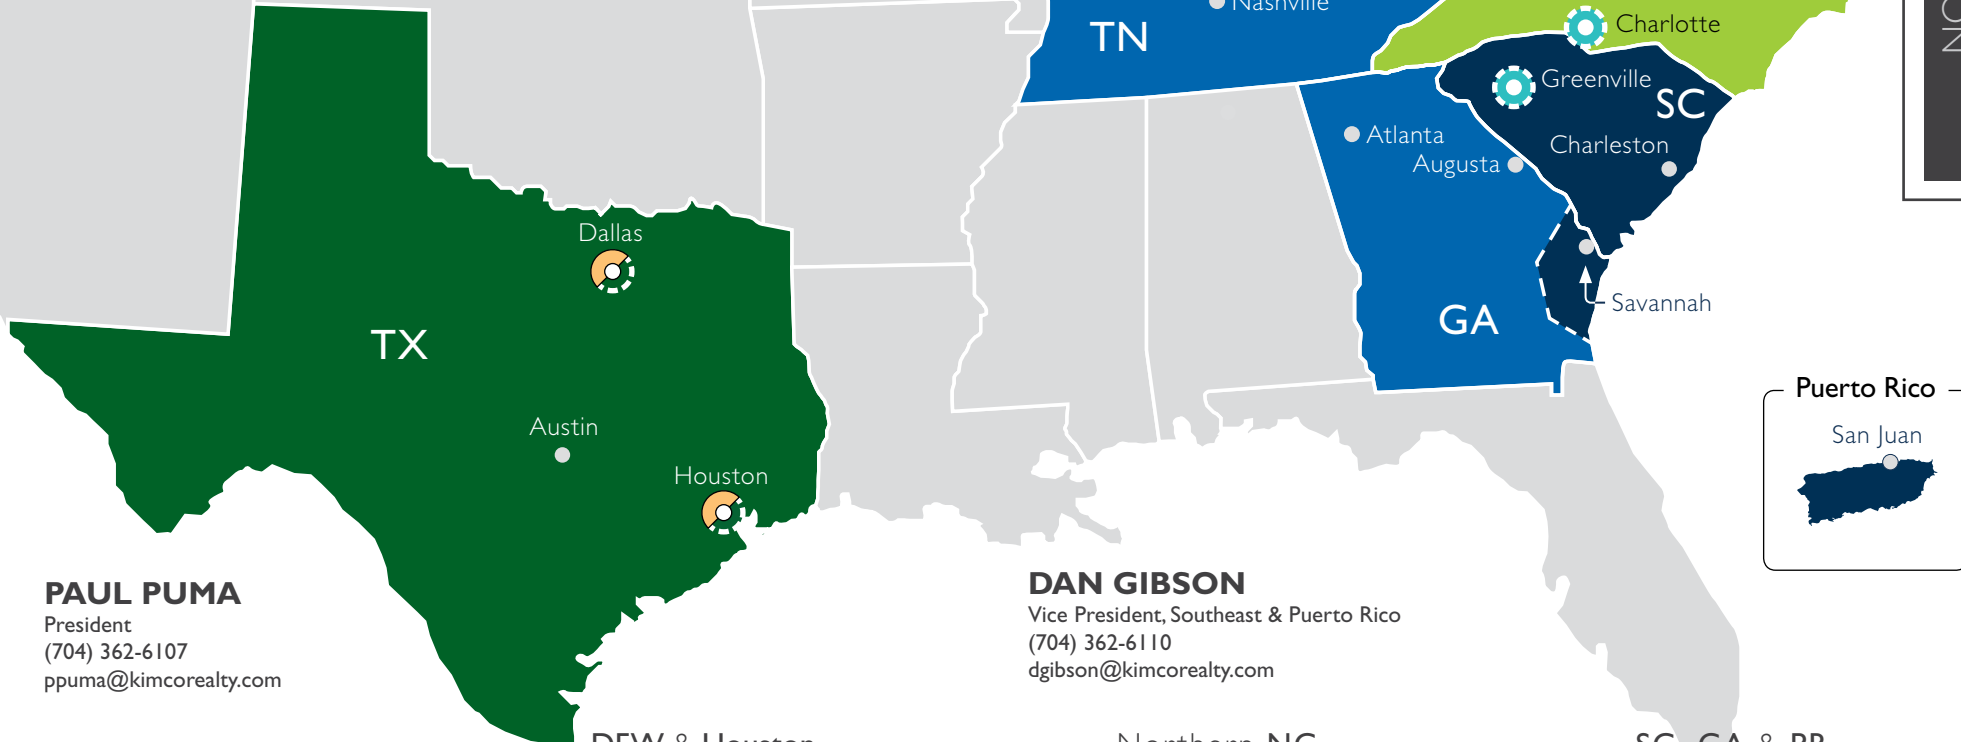

SOUTHERN REGION

TEXAS, SOUTHEAST & PR SUB-REGIONS

SOUTHERN REGION

PAUL PUMA

President
(704) 362-6107
ppuma@kimcorealty.com

PETER FLINT

Senior Director, Development
(954) 956-2118
pflint@kimcorealty.com

AMY EHRSAM