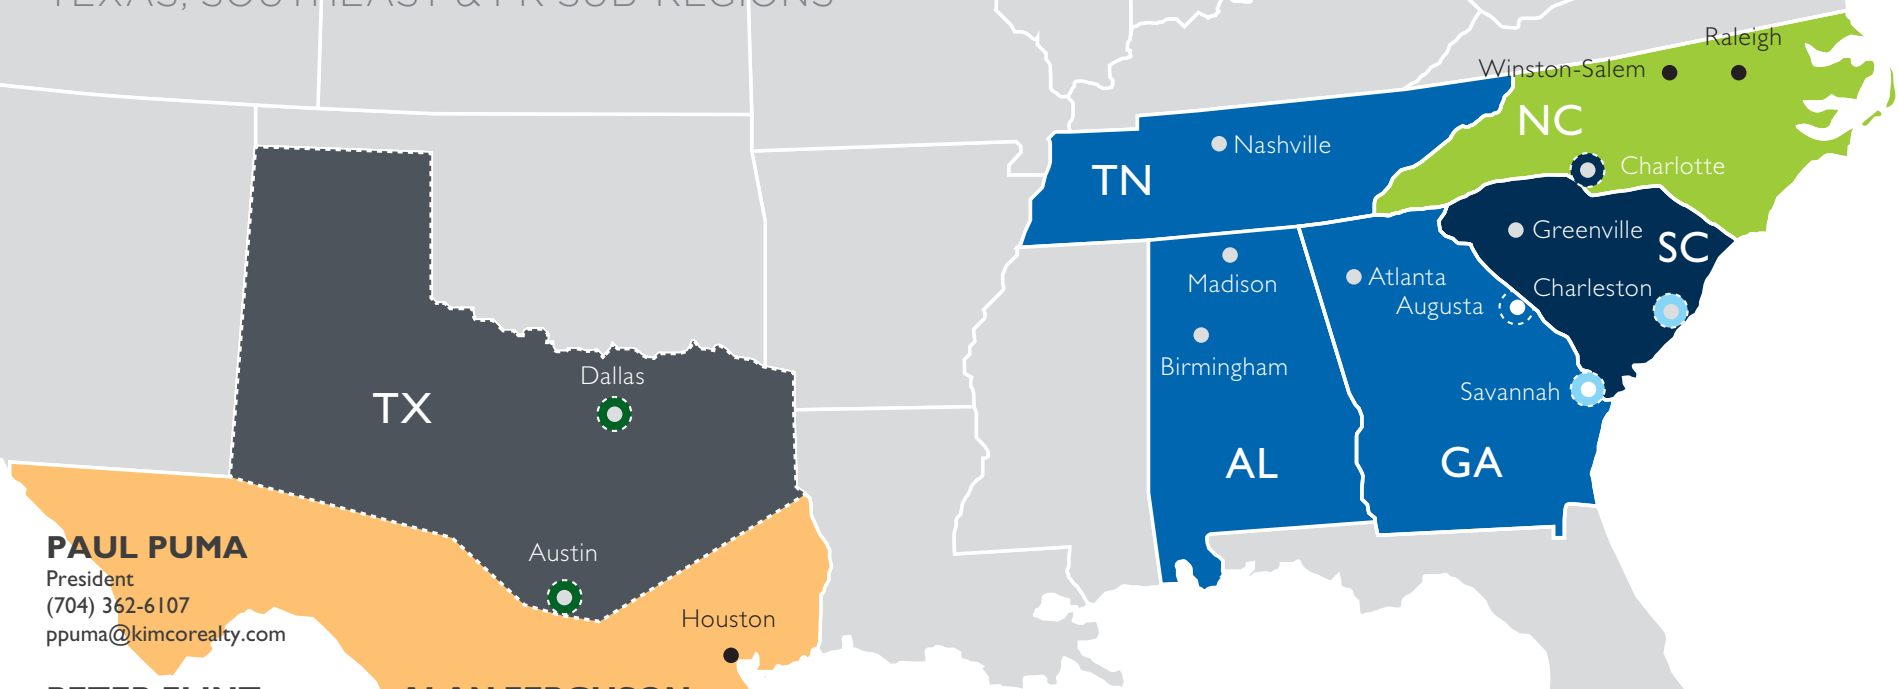

SOUTHERN REGION

TEXAS, SOUTHEAST & PR SUB-REGIONS

SOUTHERN
REGION

PAUL PUMA
President
(704) 362-6107
ppuma@kimcorealty.com

PETER FLINT
Senior Director, Development
(954) 956-2118
pflint@kimcorealty.com

DAN GIBSON
Vice President
(847) 294-6434
dgibson@kimcorealty.com