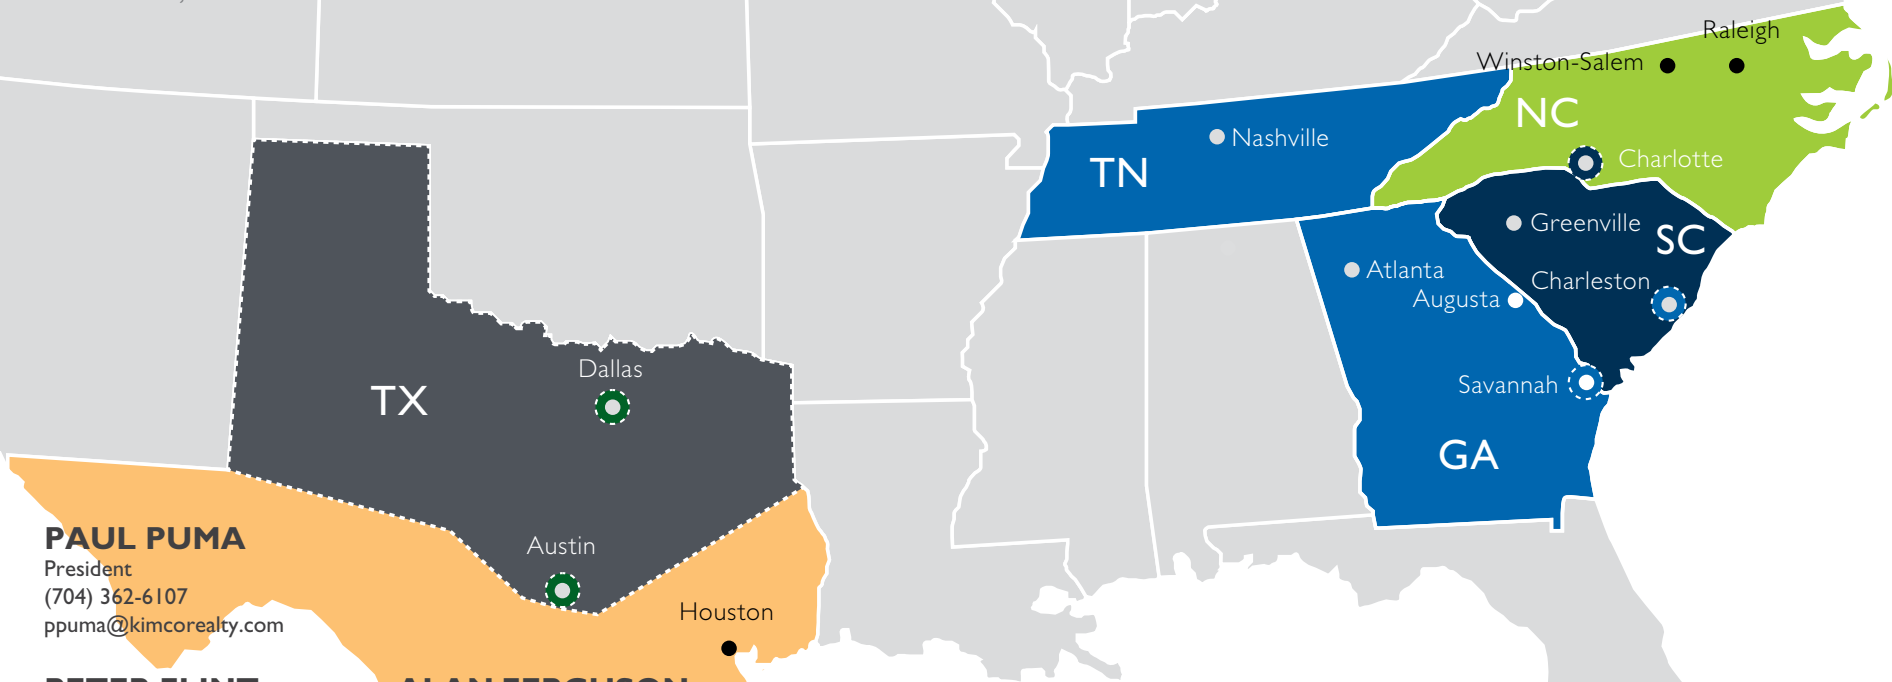

SOUTHERN REGION

TEXAS, SOUTHEAST & PR SUB-REGIONS

SOUTHERN
REGION

PAUL PUMA
President
(704) 362-6107
ppuma@kimcorealty.com

PETER FLINT
Senior Director, Development
(954) 956-2118
pflint@kimcorealty.com

DAN GIBSON
Vice President, Southeast & PR
(704) 362-6110
dgibson@kimcorealty.com