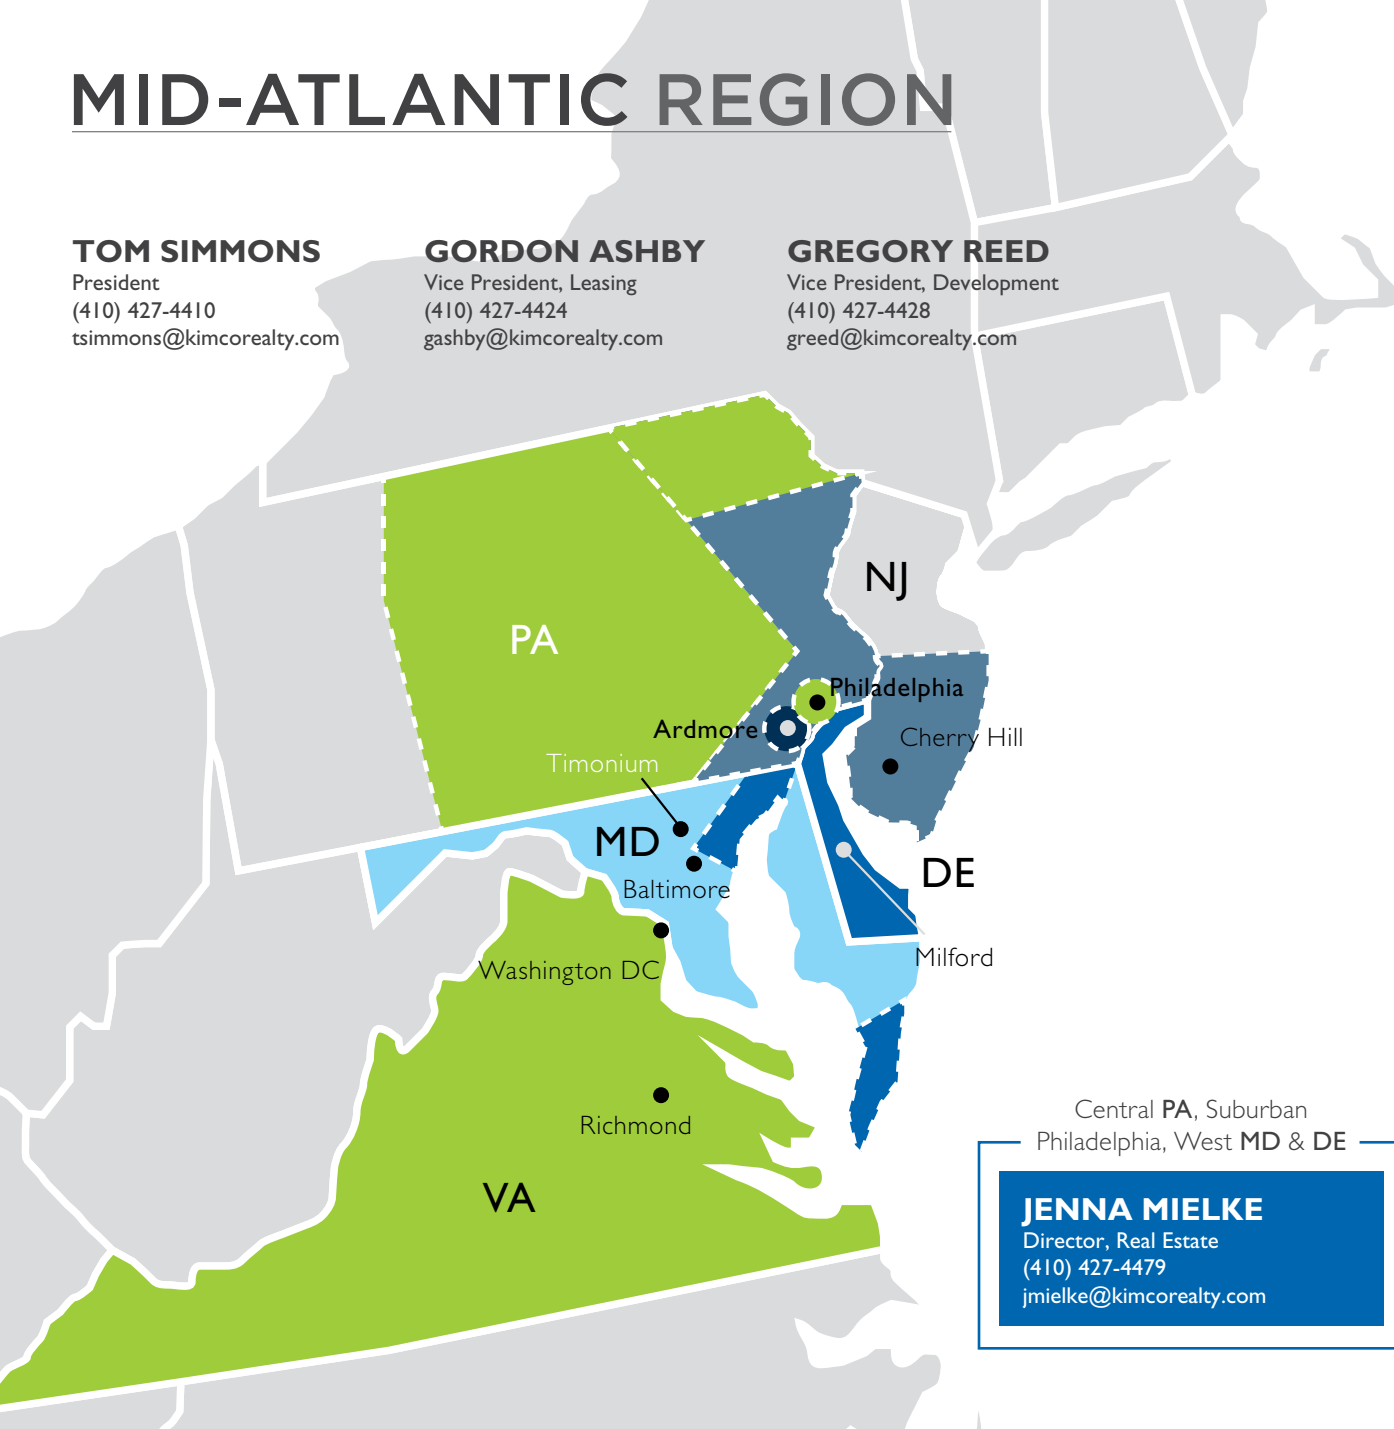

MID-ATLANTIC REGION

MID-ATLANTIC
REGION

TOM SIMMONS

President
(410) 427-4410
tsimmons@kimcorealty.com

GORDON ASHBY

Vice President, Leasing
(410) 427-4424
gashby@kimcorealty.com

GREGORY REED

Vice President, Development
(410) 427-4428
greed@kimcorealty.com