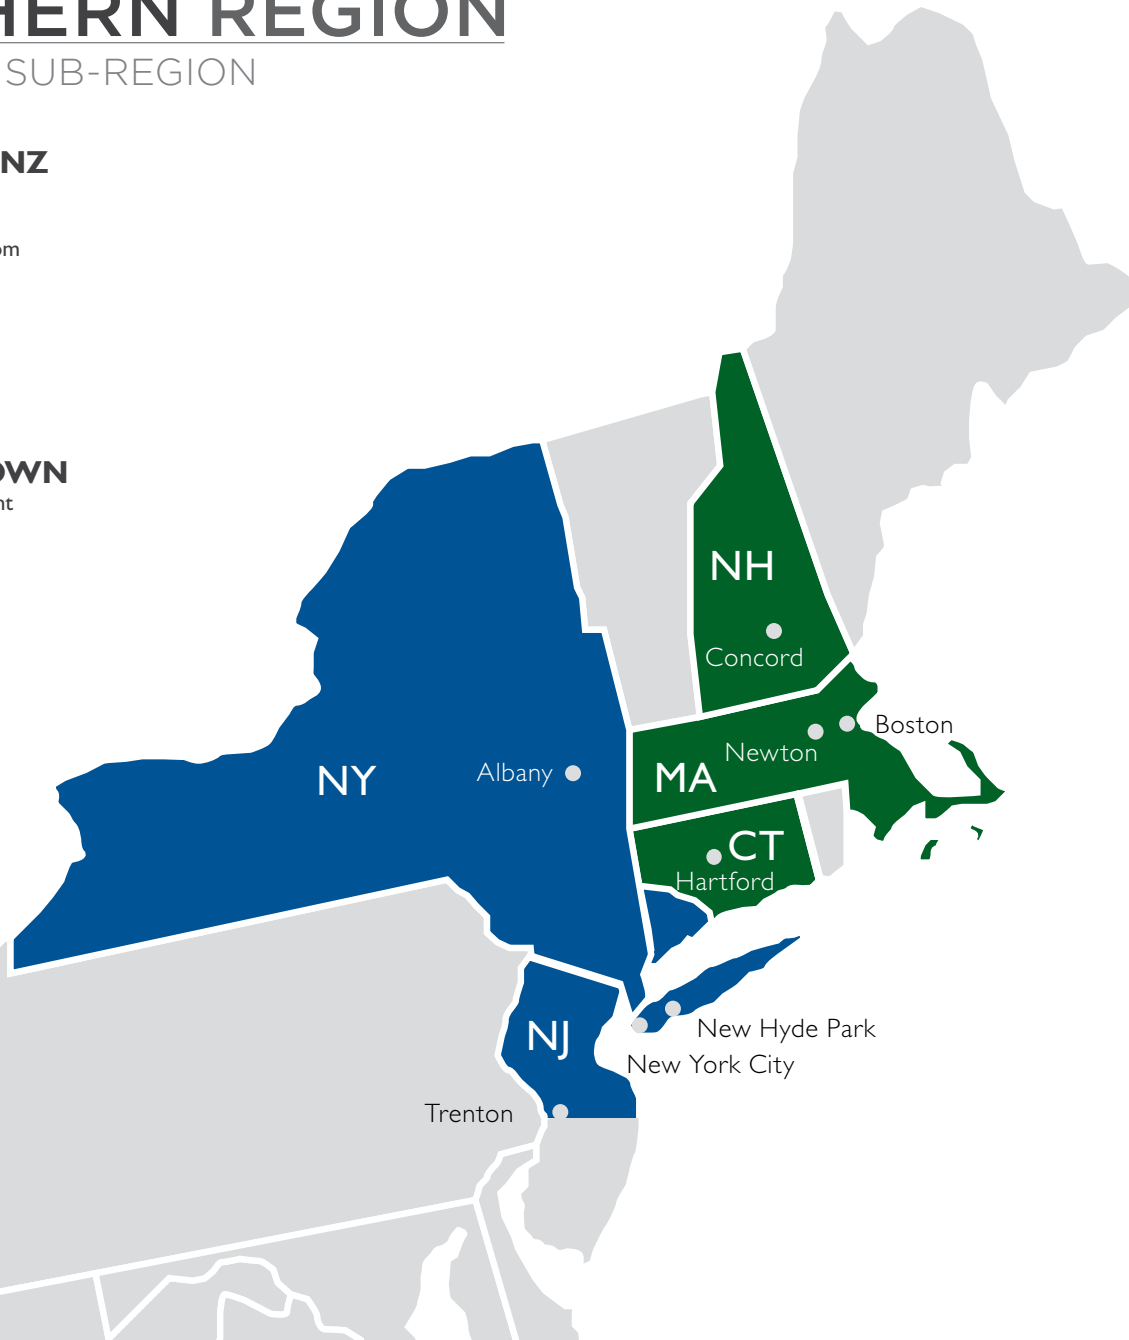

NORTHERN REGION

NORTHEAST SUB-REGION

JOSH WEINKRANZ

President
(516) 869-7146
jweinkranz@kimcorealty.com

DAVE SALVAGE

Vice President
(617) 933-2821
dsalvage@kimcorealty.com

NICHOLAS BROWN

Vice President, Development
(516) 869-7266
nbrown@kimcorealty.com

NY Metro

TOM PIRA

Senior Director, Real Estate
(516) 869-2516
tpira@kimcorealty.com

NY Metro

ROBERT WACHTLER

Director, Real Estate
(516) 869-2654
rwachtler@kimcorealty.com

New England

AMY DANIELS