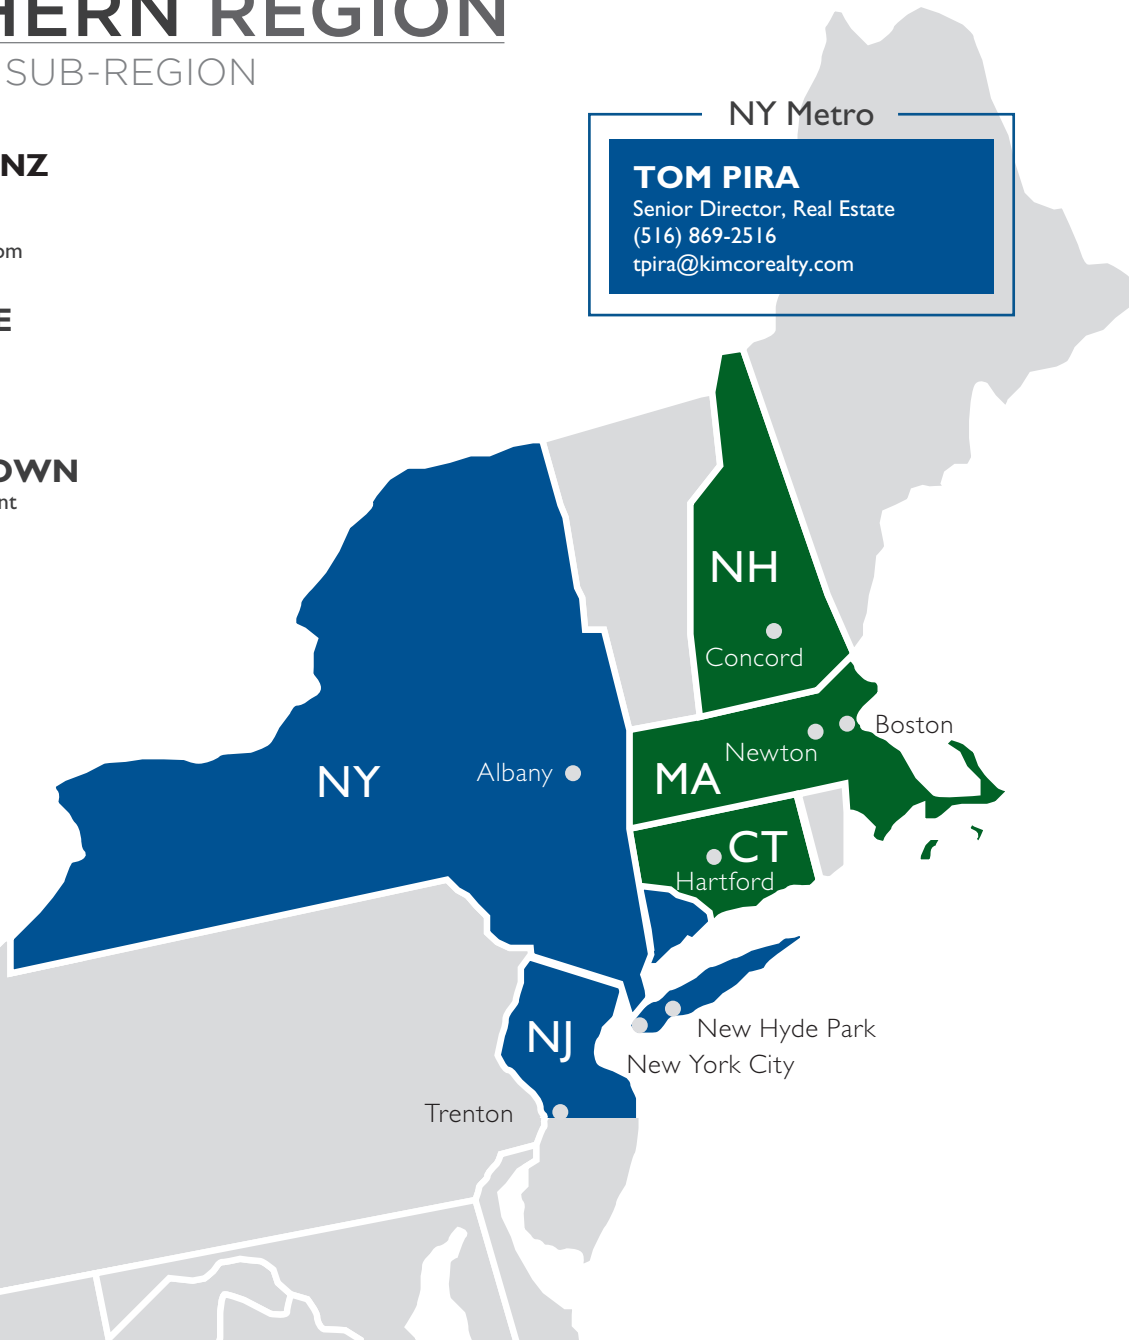

NORTHERN REGION

NORTHEAST SUB-REGION

JOSH WEINKRANZ

President
(516) 869-7146
jweinkranz@kimcorealty.com

DAVE SALVAGE

Vice President
(617) 933-2821
dsalvage@kimcorealty.com

NICHOLAS BROWN

Vice President, Development
(516) 869-7266
nbrown@kimcorealty.com

NORTHERN
REGION