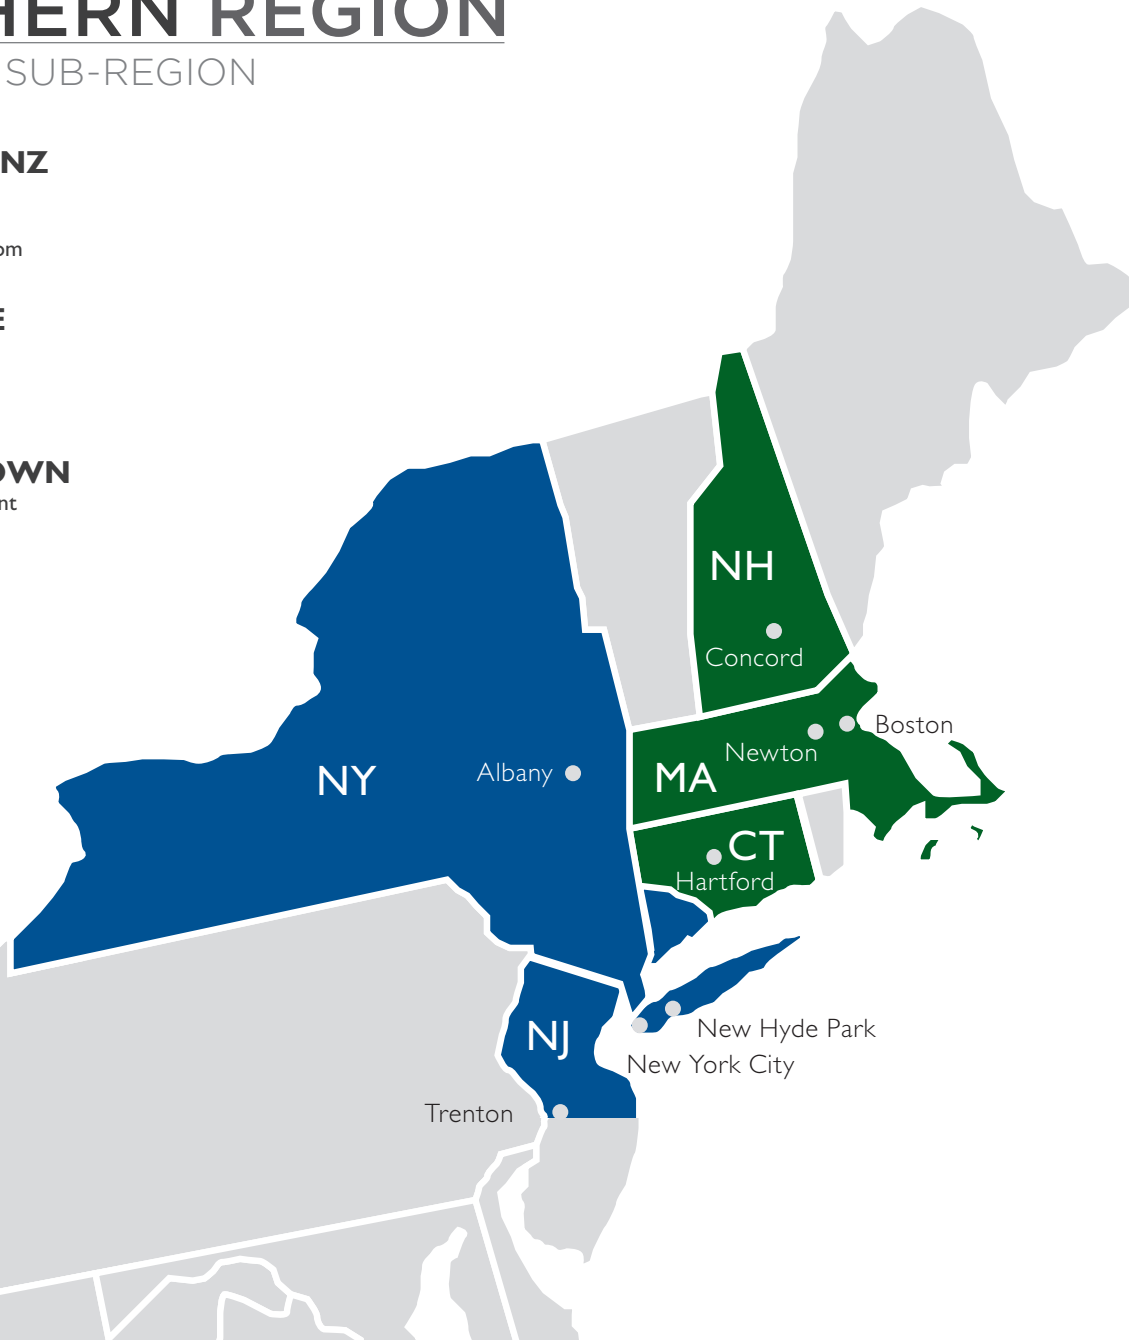

NORTHERN REGION

NORTHEAST SUB-REGION

JOSH WEINKRANZ

President
(516) 869-7146
jweinkranz@kimcorealty.com

DAVE SALVAGE

Vice President
(617) 933-2821
dsalvage@kimcorealty.com

NICHOLAS BROWN

Vice President, Development
(516) 869-7266
nbrown@kimcorealty.com

NY Metro

TOM PIRA

Senior Director, Real Estate
(516) 869-2516
tpira@kimcorealty.com

NY Metro

ROBERT WACHTLER

Director, Real Estate
(516) 869-2654
rwachtler@kimcorealty.com

New England

AMY DANIELS