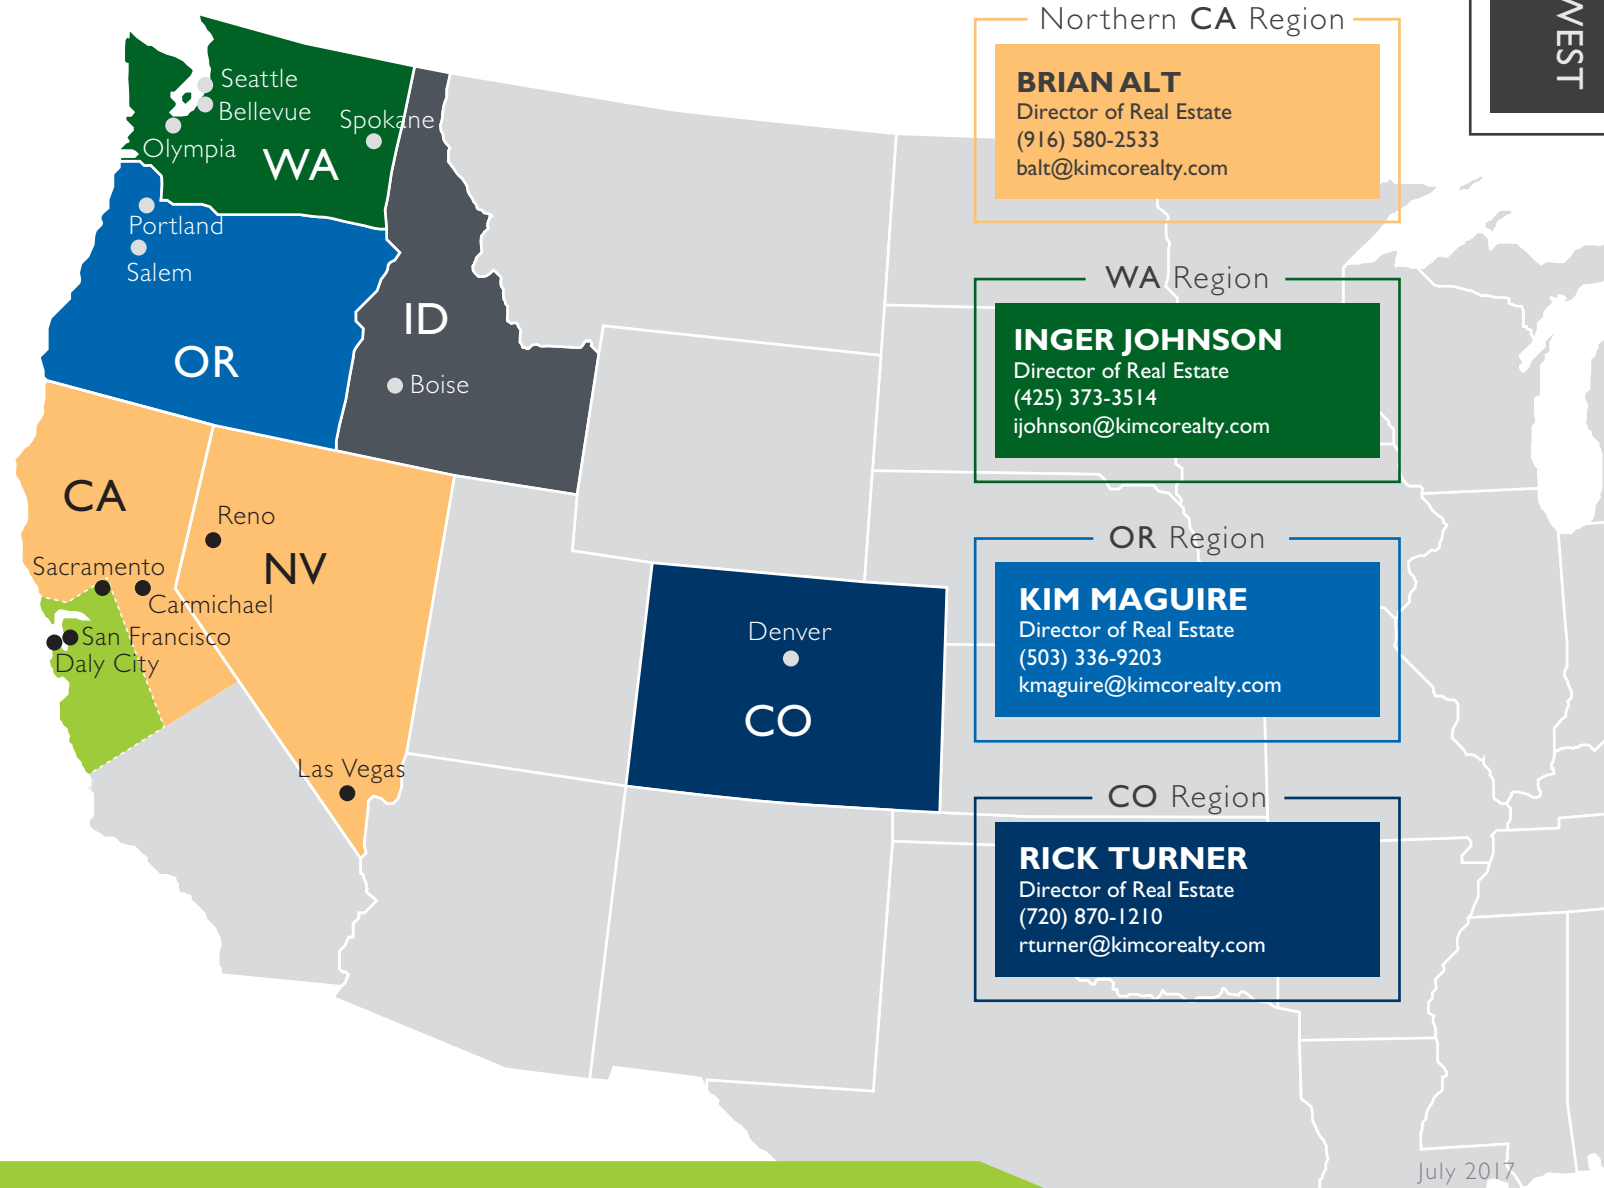

NORTHWEST REGION

Leasing Contacts

ARMAND VASQUEZ

President
(916) 580-2534
avasquez@kimcorealty.com

JOHN WELTER

Vice President, Bay Area
(916) 580-2526
jwelter@kimcorealty.com

CARMEN DECKER

Vice President, Pacific Northwest
(425) 373-3511
cdecker@kimcorealty.com

ID Region

MIKE SLUSKY

Senior Director of Real Estate
(847) 294-6446
mslusky@kimcorealty.com

San Francisco Bay Area CA Region

RANFIE ANCELOVICI

Director of Real Estate
(650) 301-3022
rancelovici@kimcorealty.com

NORTHWEST
REGION

July 2017