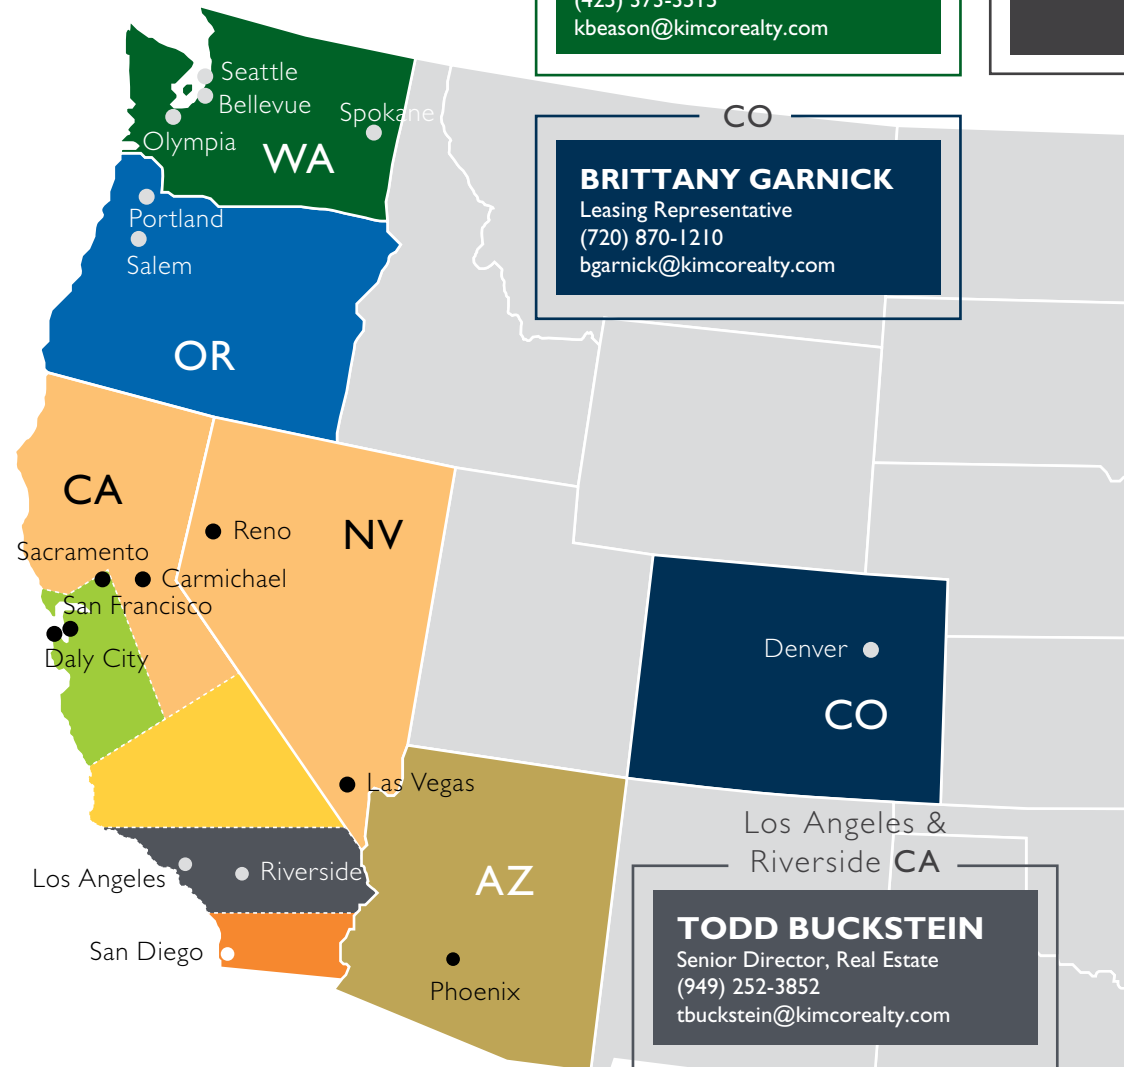

WESTERN REGION

CARMEN DECKER

President
(425) 373-3511
cdecker@kimcorealty.com

CO, San Francisco Bay Area,
Northern CA, & NV

JOHN WELTER

Vice President, Bay Area
(916) 580-2526
jwelter@kimcorealty.com

Los Angeles & Riverside,
& San Diego

MANUEL BALDERRABANO

Vice President, Pacific Southwest
(760) 598-2070
mbalderrabano@kimcorealty.com

OR, WA, & AZ

INGER JOHNSON

Vice President, Pacific Northwest
(425) 373-3514
ijohnson@kimcorealty.com

San Diego CA

JOEL JOHNSON

Director, Real Estate
(760) 598-2077
jjohnson@kimcorealty.com

Los Angeles &
Riverside CA

MINA ELLIOTT

Senior Director, Real Estate
(310) 284-6000 ext. 117
melliott@kimcorealty.com

San Francisco
Bay Area CA

RANFIE ANCELOVICI

Director, Real Estate
(650) 301-3022
rancelovici@kimcorealty.com

Northern CA

BRIAN ALT

Director, Real Estate
(916) 580-2533
balt@kimcorealty.com

AZ

JOHN GOODWIN

Director, Real Estate
(480) 874-7524
jgoodwin@kimcorealty.com

ERIN LORENZANA

Leasing Representative
(480) 874-7521
elorenzana@kimcorealty.com

OR

KIM MAGUIRE

Director, Real Estate
(503) 336-9203
kmaguire@kimcorealty.com

WA

KRISTINA BURMEISTER

Leasing Representative
(425) 641-9718
kburmeister@kimcorealty.com

KATIE BEASON

Leasing Associate
(425) 373-3515
kbeason@kimcorealty.com

WESTERN
REGION

CO

BRITTANY GARNICK

Leasing Representative
(720) 870-1210
bgarnick@kimcorealty.com

CA

NV

CO

AZ

Los Angeles &
Riverside CA

TODD BUCKSTEIN

Senior Director, Real Estate
(949) 252-3852
tbuckstein@kimcorealty.com