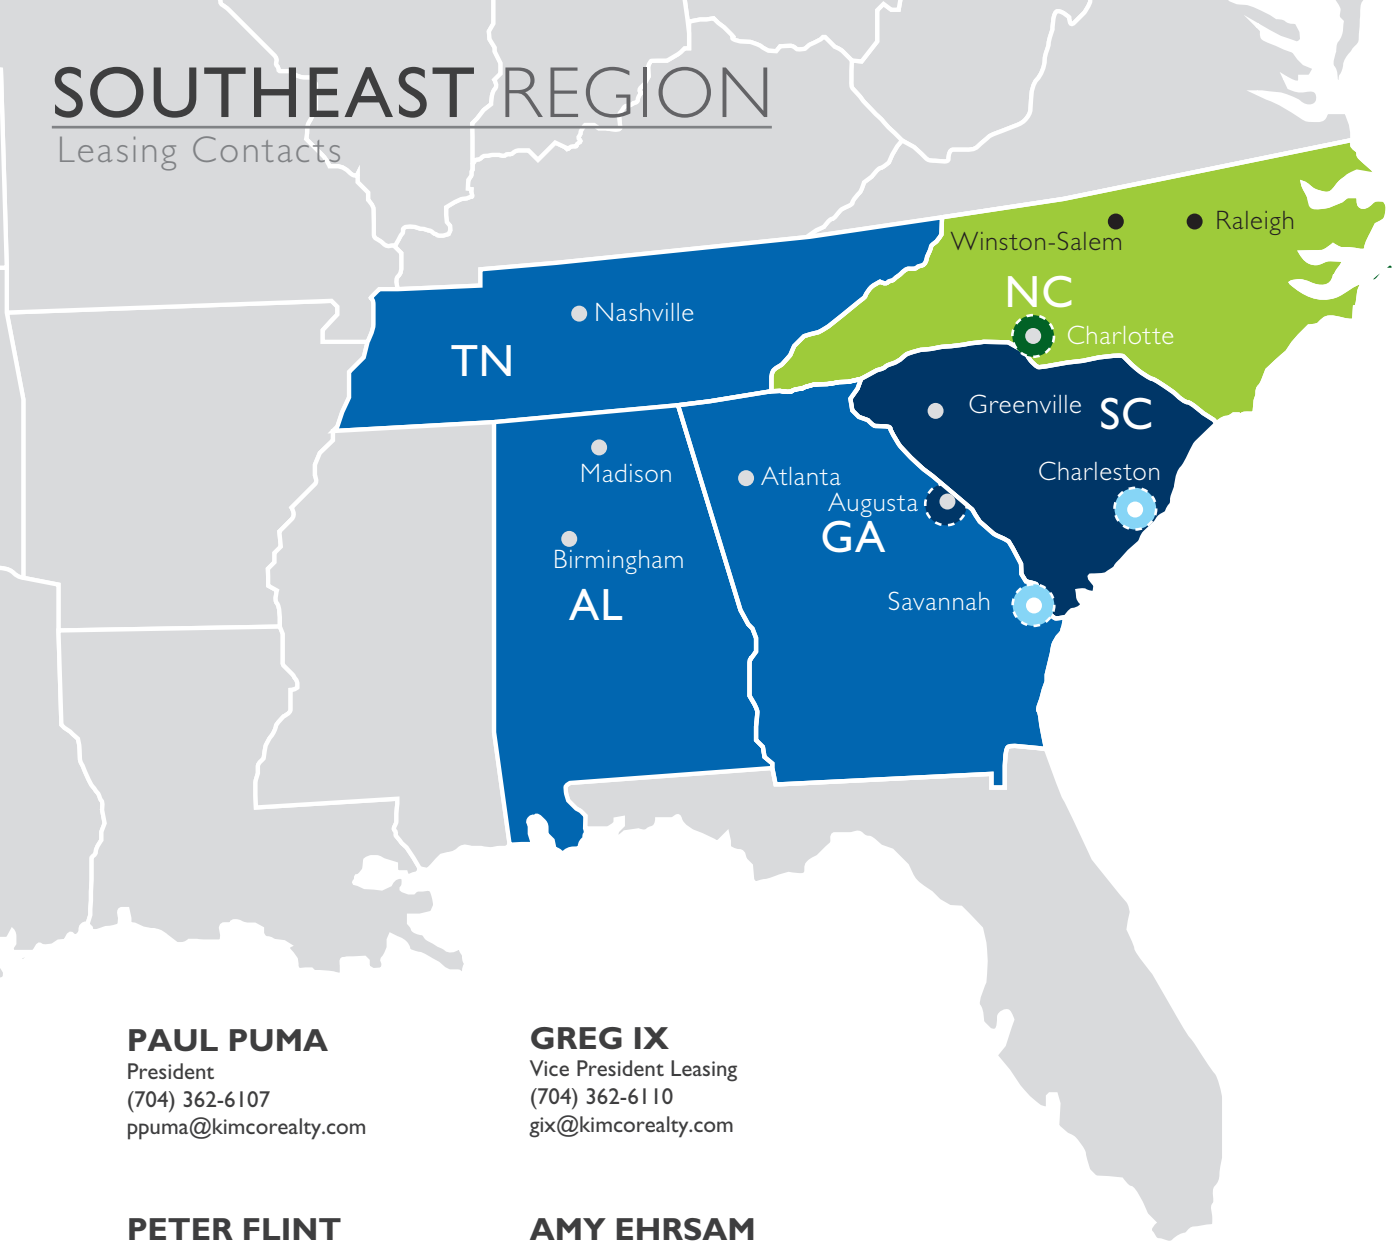

SOUTHEAST REGION

Leasing Contacts

PAUL PUMA

President
(704) 362-6107
ppuma@kimcorealty.com

PETER FLINT

Senior Director of Development
(954) 956-2118
pflint@kimcorealty.com

GREG IX

Vice President Leasing
(704) 362-6110
gix@kimcorealty.com