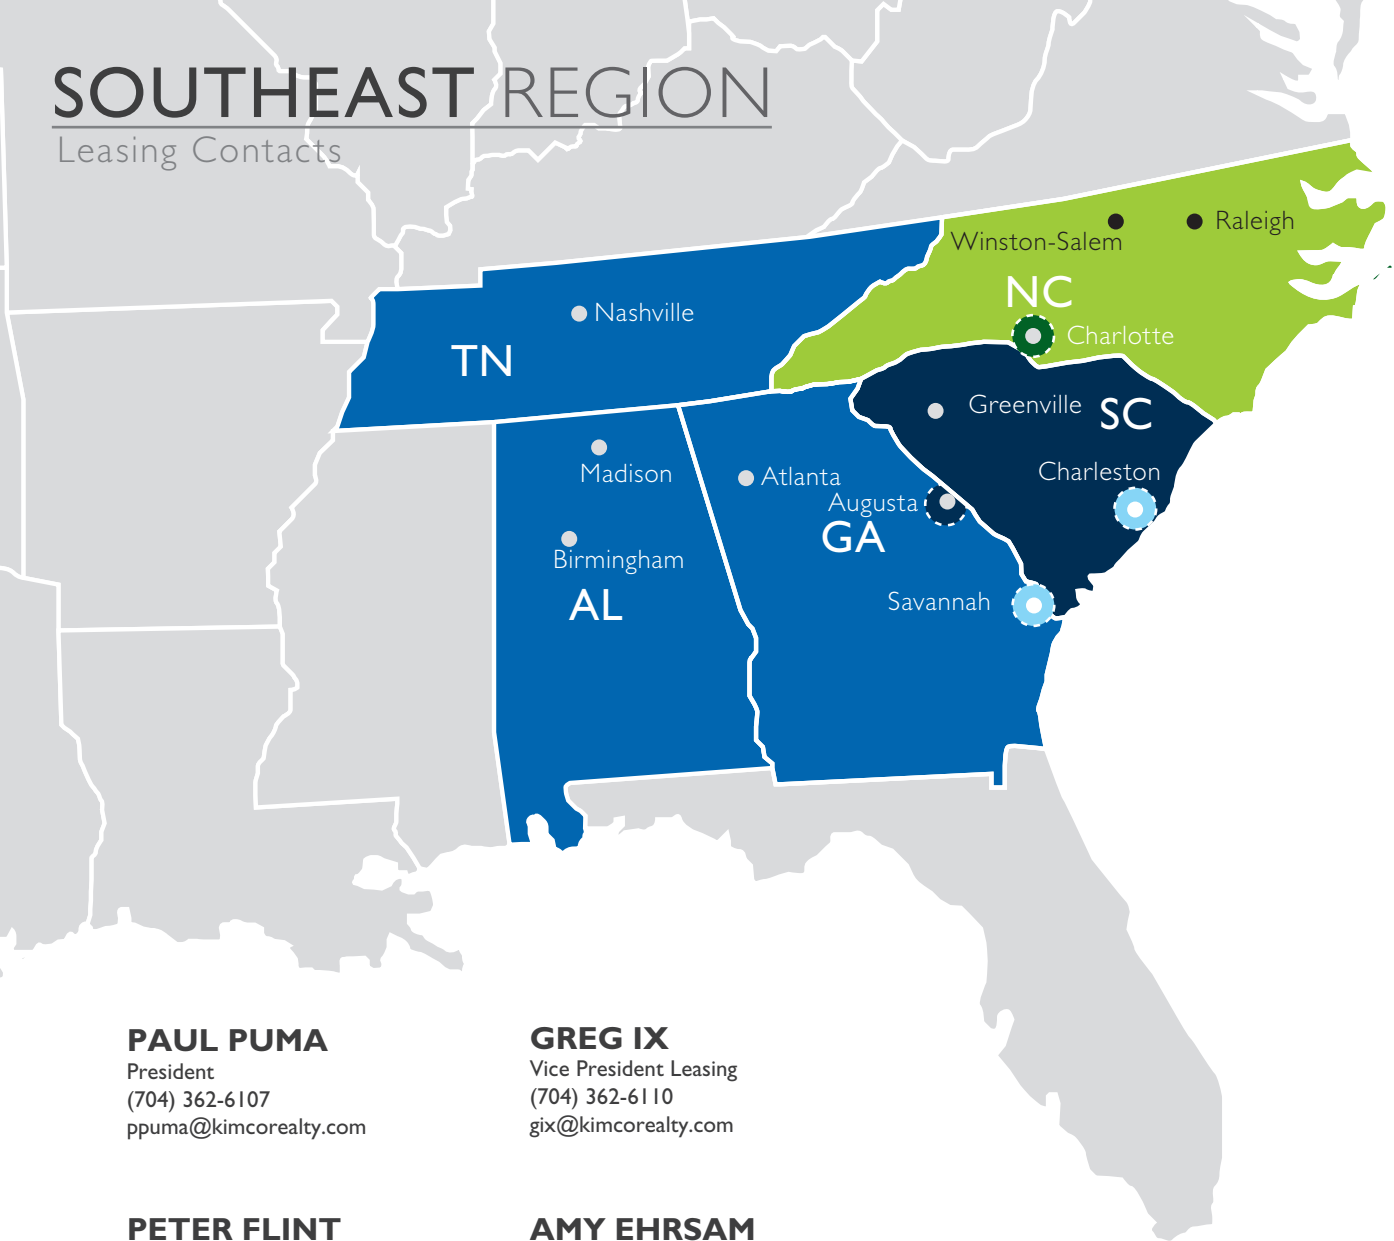

SOUTHEAST REGION

Leasing Contacts

SOUTHEAST REGION

TN, AL and GA Regions

PATRICK KELLY

Director of Real Estate
(704) 362-6132
pkelly@kimcorealty.com

SC, GA and PR Regions

MATTHEW HOCKEBORN