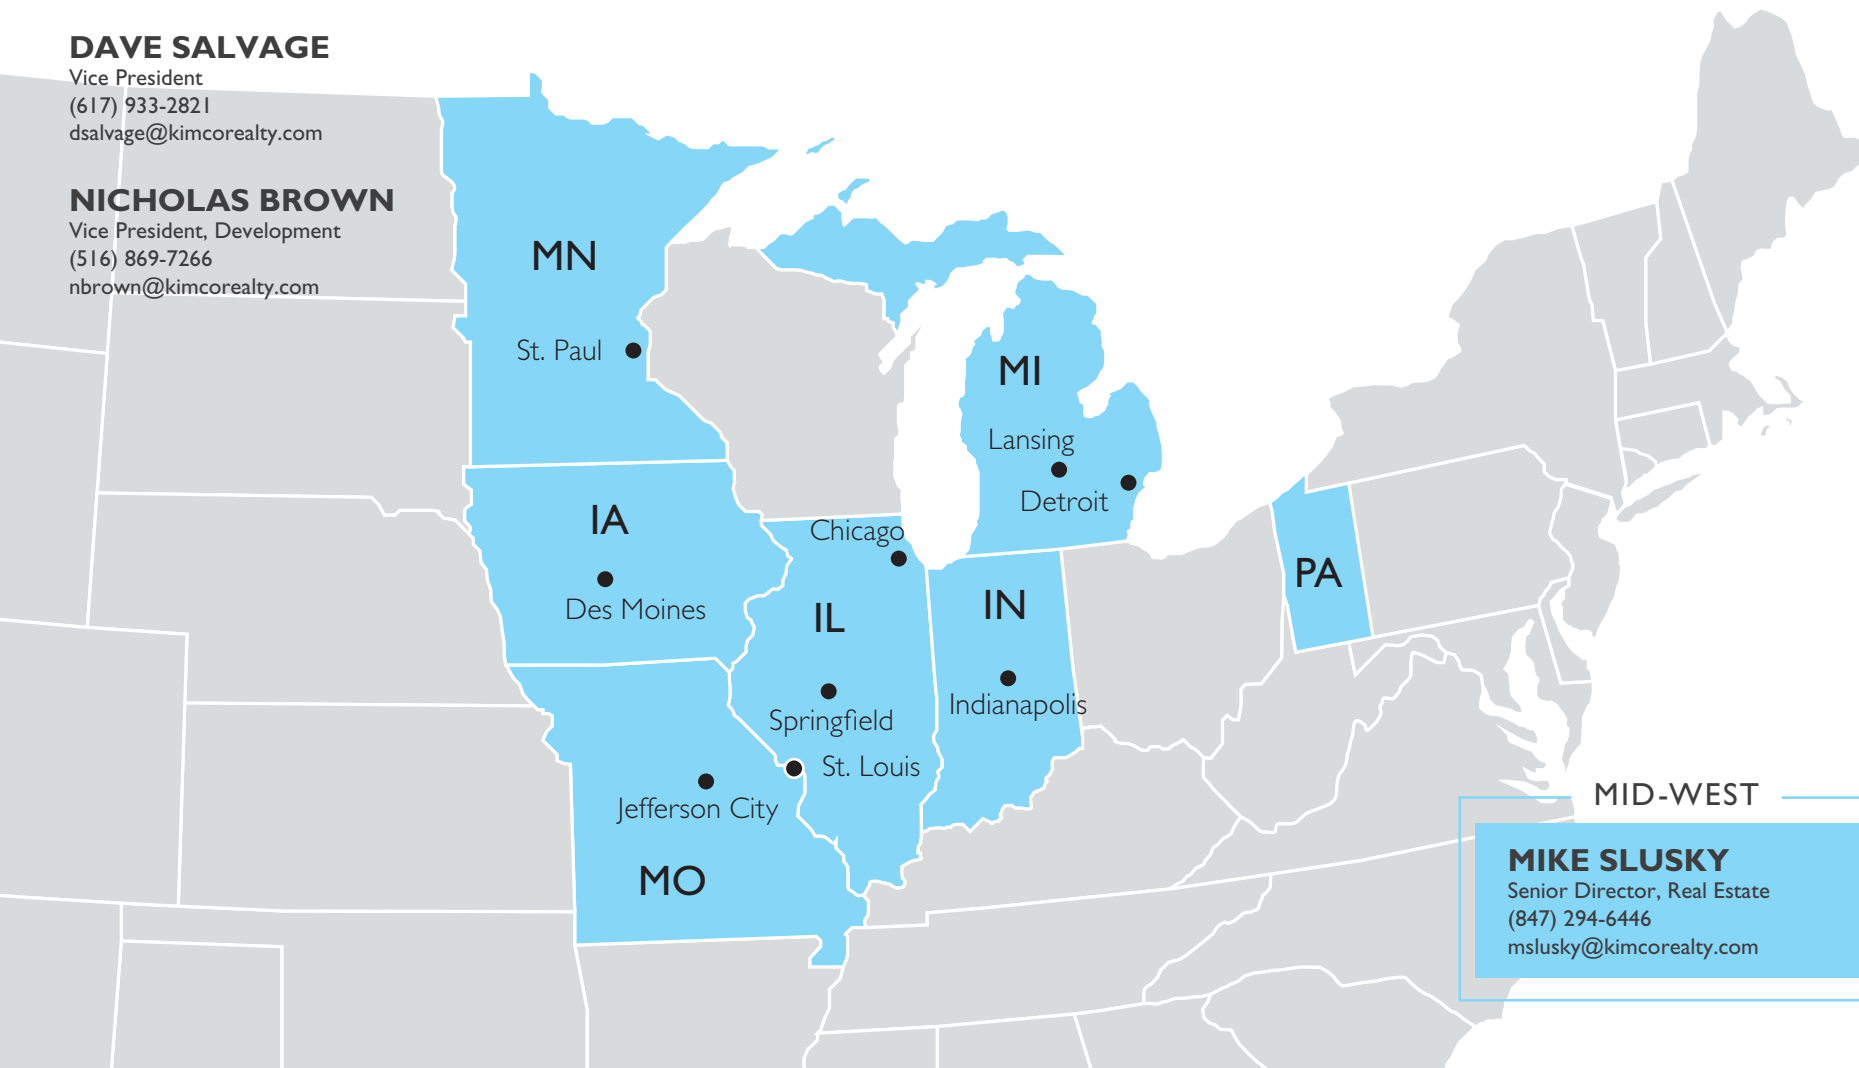

NORTHERN REGION

MID-WEST SUB-REGION

JOSH WEINKRANZ

President
(516) 869-7146
jweinkranz@kimcorealty.com

DAVE SALVAGE

Vice President
(617) 933-2821
dsalvage@kimcorealty.com

NICHOLAS BROWN

Vice President, Development
(516) 869-7266
nbrown@kimcorealty.com

NORTHERN
REGION

MID-WEST

MIKE SLUSKY
Senior Director, Real Estate
(847) 294-6446
mslusky@kimcorealty.com