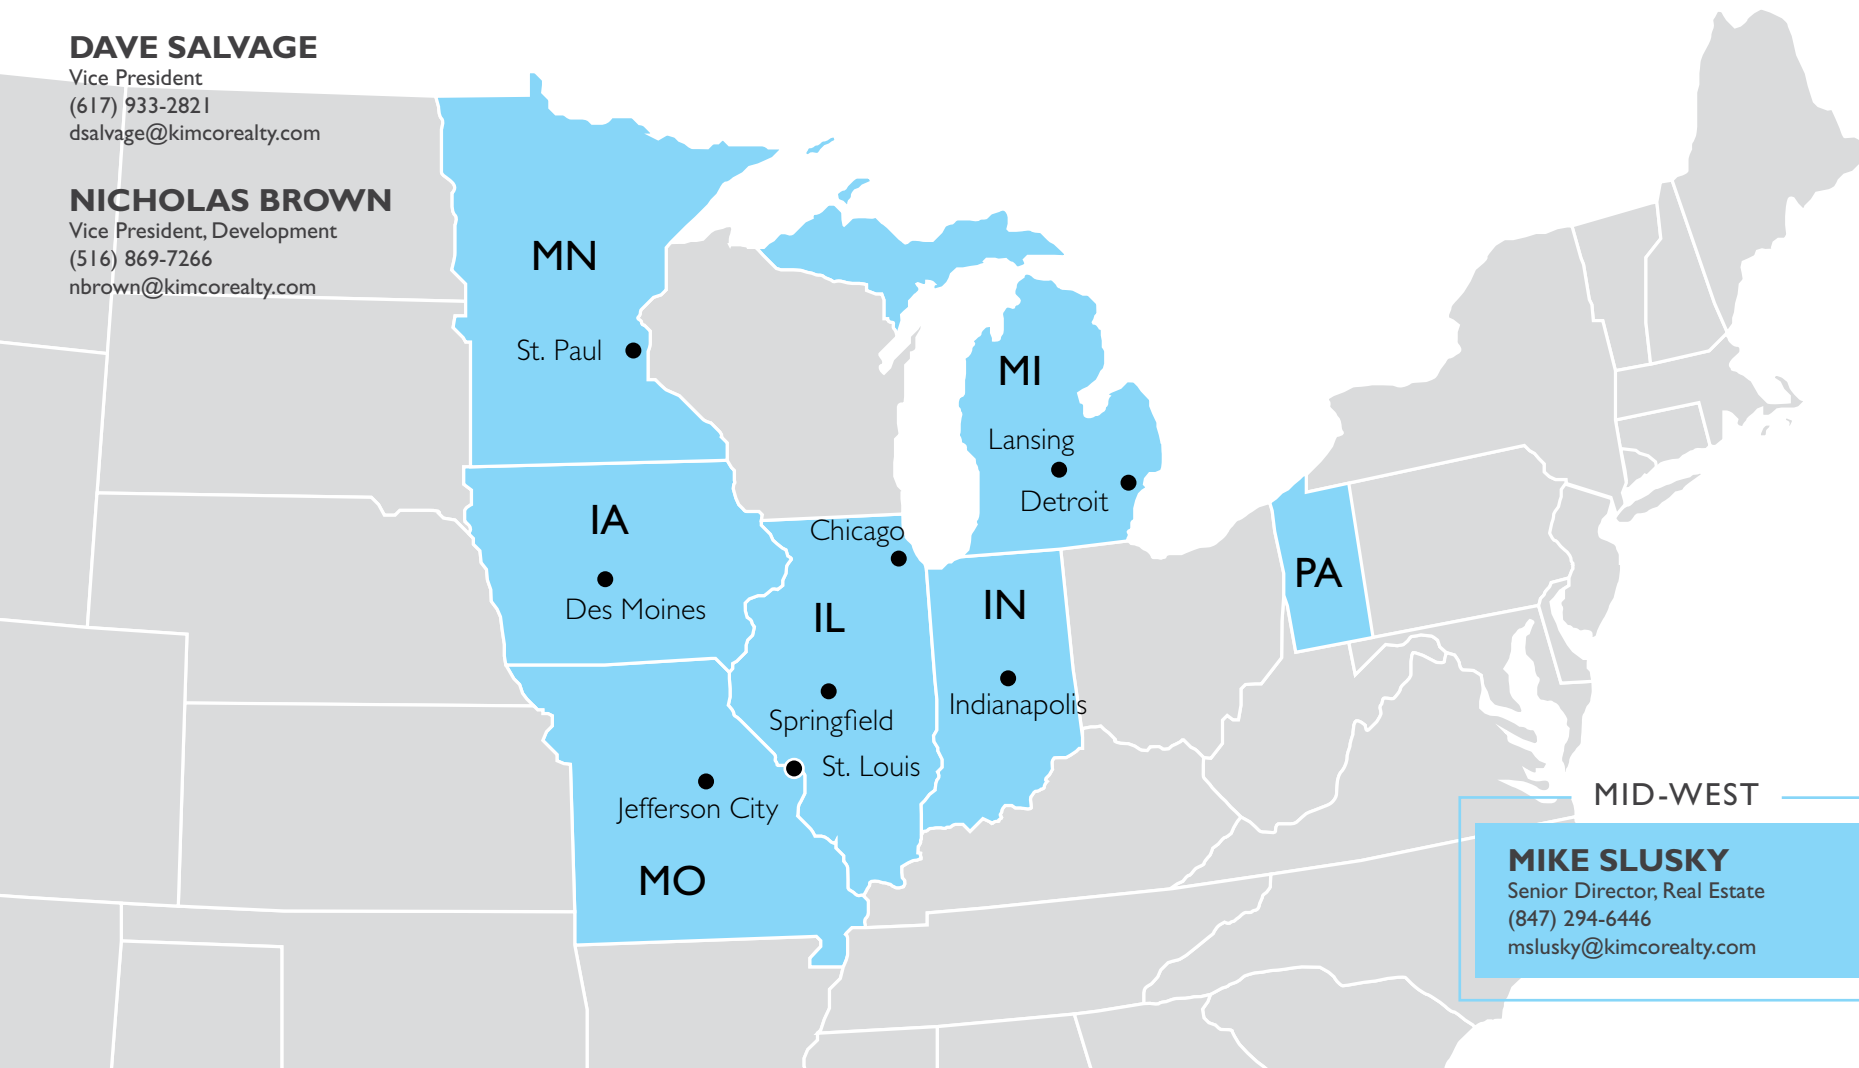

NORTHERN REGION

MID-WEST SUB-REGION

JOSH WEINKRANZ

President
(516) 869-7146
jweinkranz@kimcorealty.com

DAVE SALVAGE

Vice President
(617) 933-2821
dsalvage@kimcorealty.com

NICHOLAS BROWN

Vice President, Development
(516) 869-7266
nbrown@kimcorealty.com

NORTHERN
REGION

MID-WEST

MIKE SLUSKY
Senior Director, Real Estate
(847) 294-6446
mslusky@kimcorealty.com