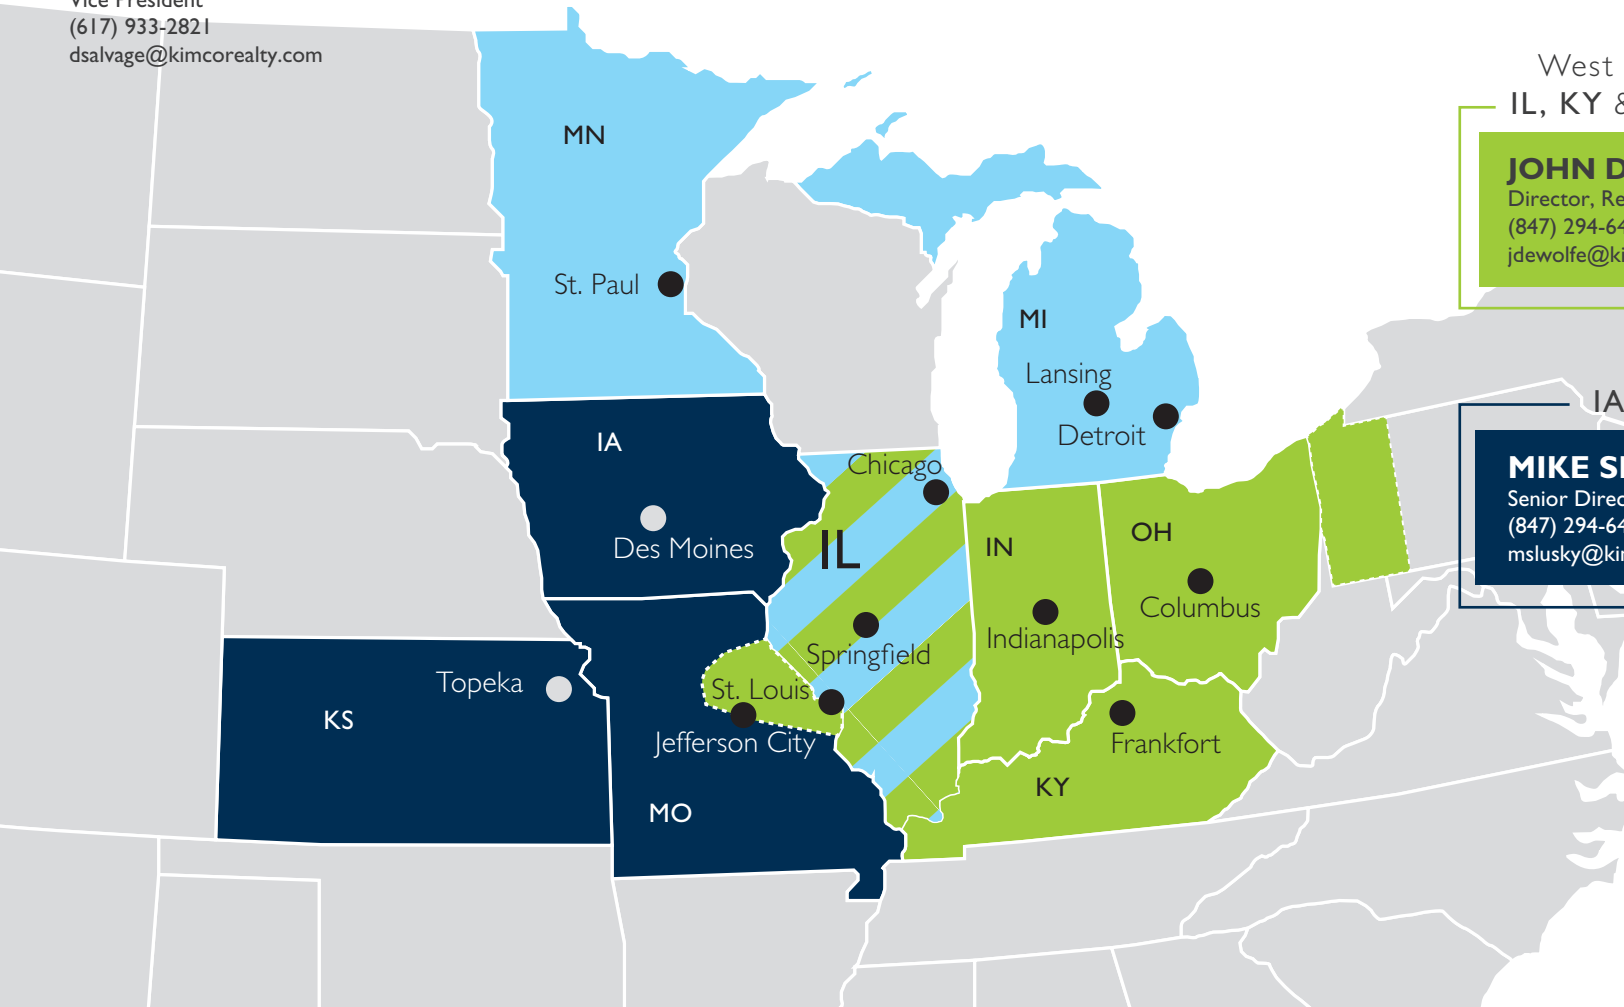

NORTHERN REGION

MID-WEST SUB-REGION

JOSH WEINKRANZ

President
(516) 869-7146
jweinkranz@kimcorealty.com

DAVE SALVAGE

Vice President
(617) 933-2821
dsalvage@kimcorealty.com

Metro Chicago,
IL, MI & MN

SCOTT TUCKER

Vice President, Leasing, Chicago
(847) 294-6419
stucker@kimcorealty.com

West PA, OH, IN,
IL, KY & St. Louis MO

JOHN DEWOLFE

Director, Real Estate
(847) 294-6417
jdewolfe@kimcorealty.com

IA, MO, KS

MIKE SLUSKY

Senior Director, Real Estate
(847) 294-6446
mslusky@kimcorealty.com

NORTHERN
REGION