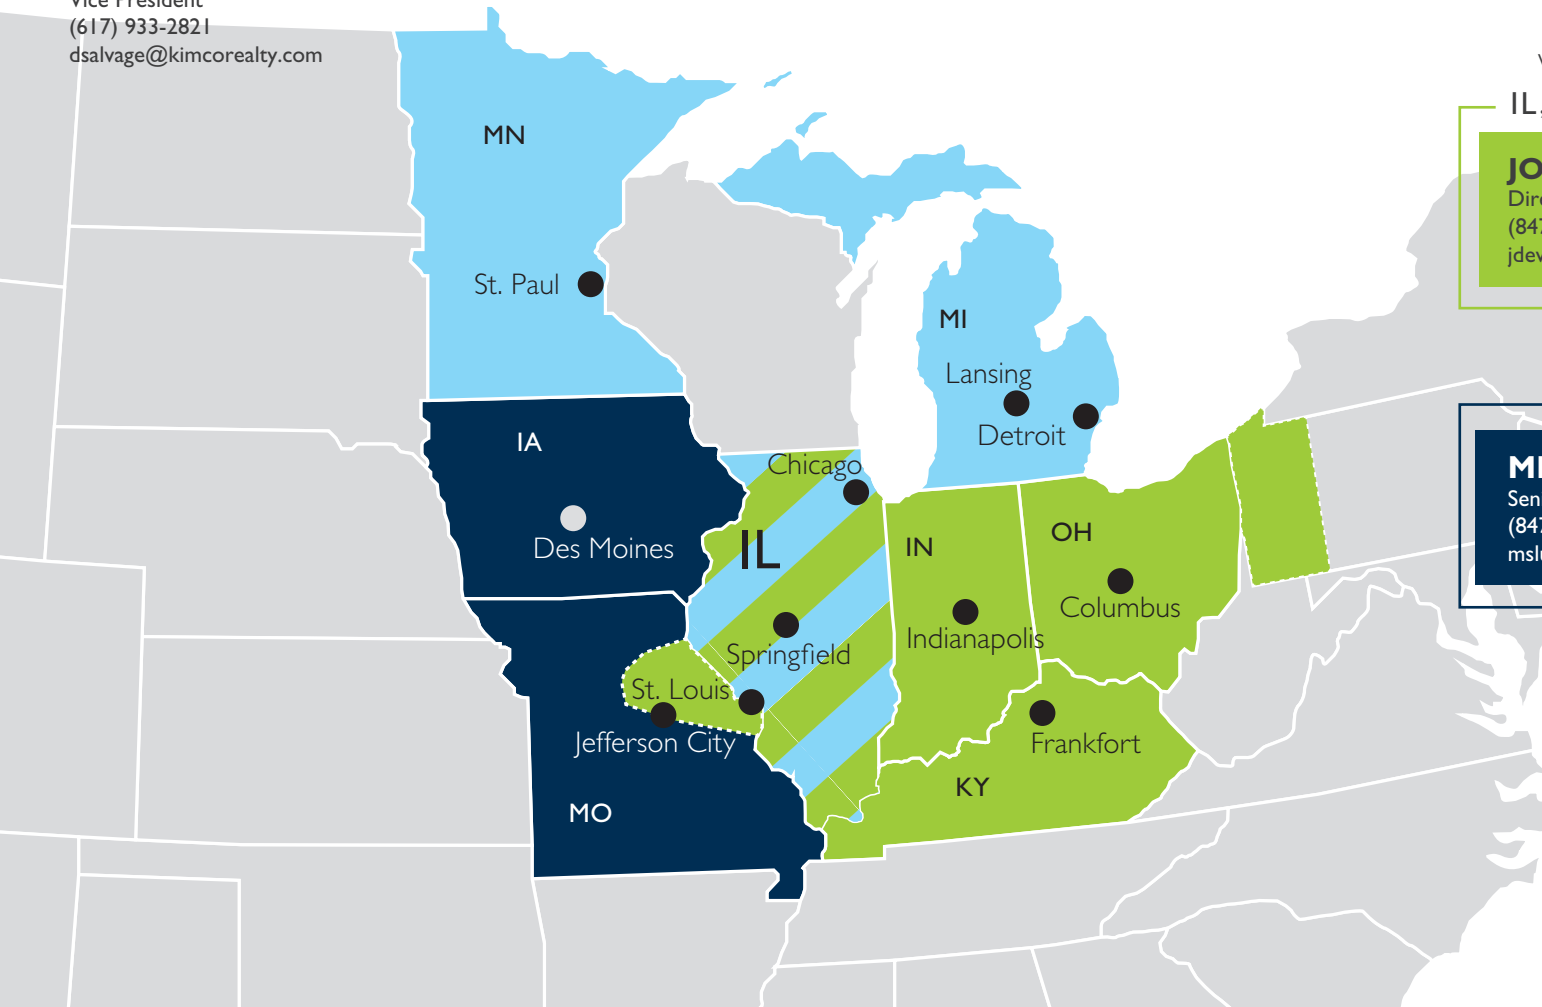

NORTHERN REGION

MID-WEST SUB-REGION

JOSH WEINKRANZ

President
(516) 869-7146
jweinkranz@kimcorealty.com

DAVE SALVAGE

Vice President
(617) 933-2821
dsalvage@kimcorealty.com

Metro Chicago,
IL, MI & MN

SCOTT TUCKER

NORTHERN
REGION