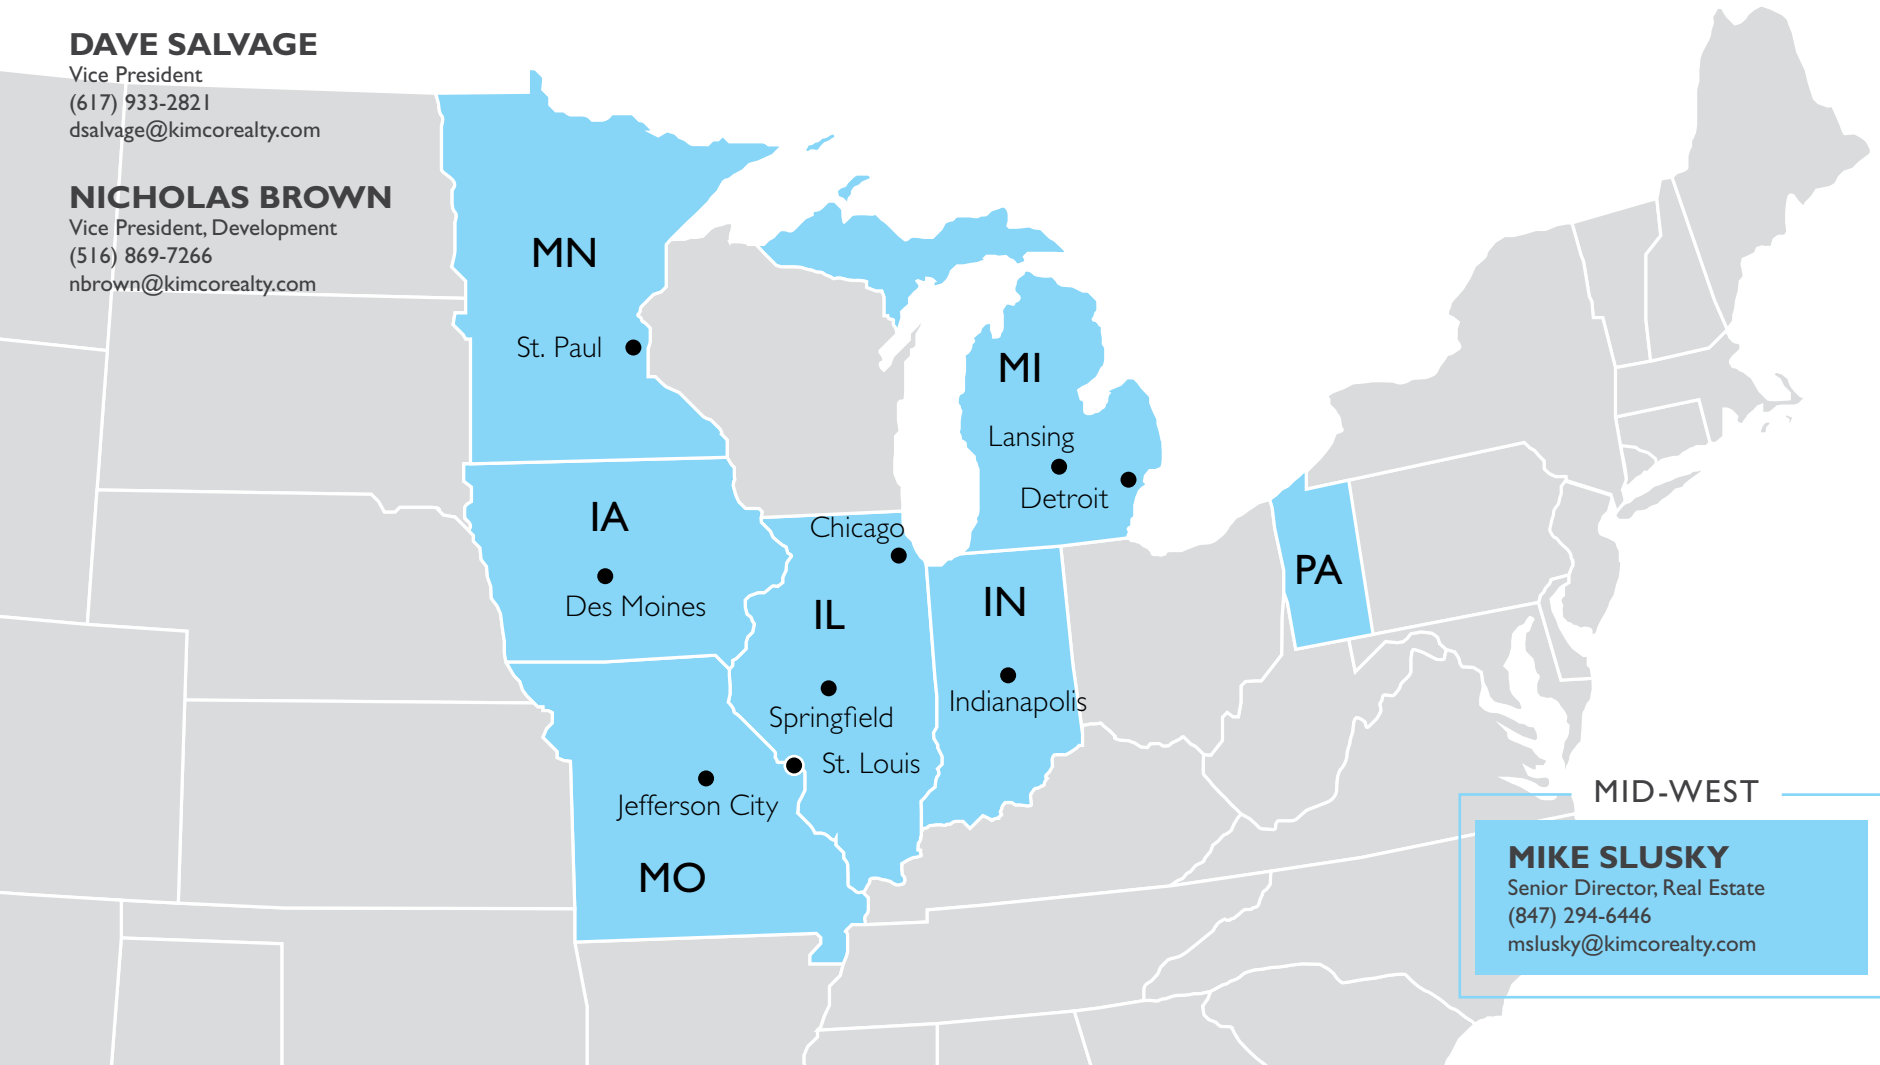

# NORTHERN REGION

## MID-WEST SUB-REGION

### JOSH WEINKRANZ

President  
(516) 869-7146  
jweinkranz@kimcorealty.com

### MID-WEST