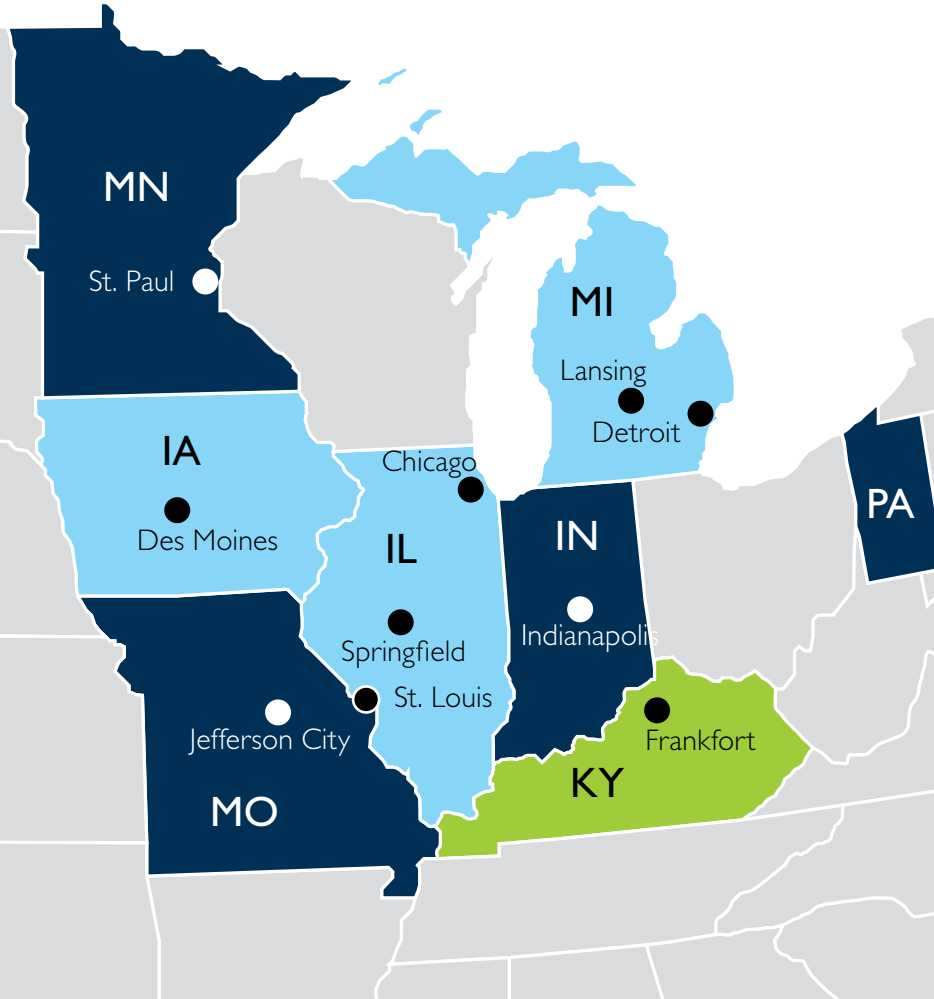

NORTHERN REGION

MID-WEST SUB-REGION

JOSH WEINKRANZ

President
(516) 869-7146

DAVE SALVAGE

Vice President
(617) 933-2821
dsalvage@kimcorealty.com

BRETT COOPER

Vice President,
Asset Management & Dispositions
(516) 869-7274
bcooper@kimcorealty.com

NICHOLAS BROWN

Vice President, Development
(516) 869-7266
nbrown@kimcorealty.com

IL

ROBERT WACHTLER

Director, Real Estate
(516) 869-2654
rwachtler@kimcorealty.com

IA, MI

BRETT COOPER

Vice President,
Asset Management & Dispositions
(516) 869-7274
bcooper@kimcorealty.com

IN, PA, MO, MN

MIKE SLUSKY

Senior Director, Real Estate
(847) 294-6446
mslusky@kimcorealty.com

KY

DAVE SALVAGE

Vice President
(617) 933-2821
dsalvage@kimcorealty.com

NORTHERN
REGION