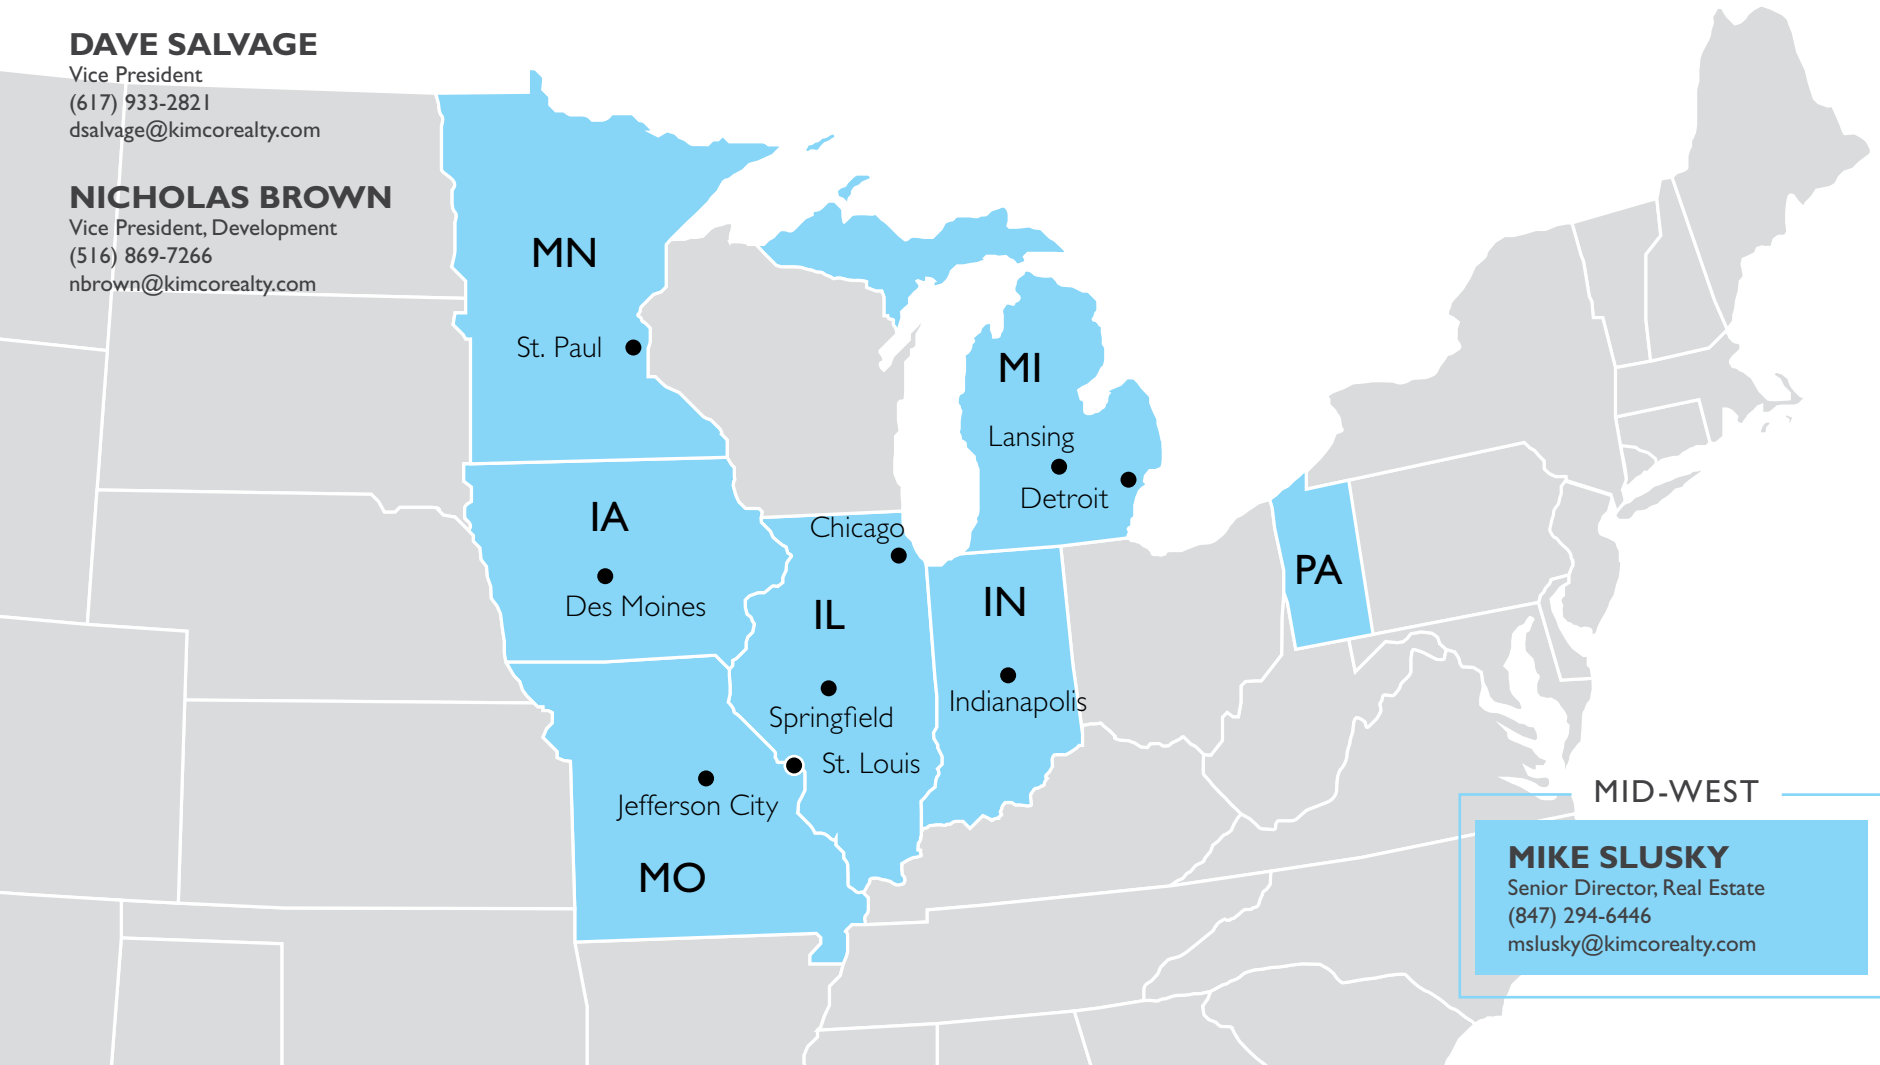

NORTHERN REGION

MID-WEST SUB-REGION

JOSH WEINKRANZ

President
(516) 869-7146
jweinkranz@kimcorealty.com

DAVE SALVAGE

Vice President
(617) 933-2821
dsalvage@kimcorealty.com

NICHOLAS BROWN

Vice President, Development
(516) 869-7266
nbrown@kimcorealty.com

MID-WEST

MIKE SLUSKY

Senior Director, Real Estate
(847) 294-6446
mslusky@kimcorealty.com

NORTHERN
REGION