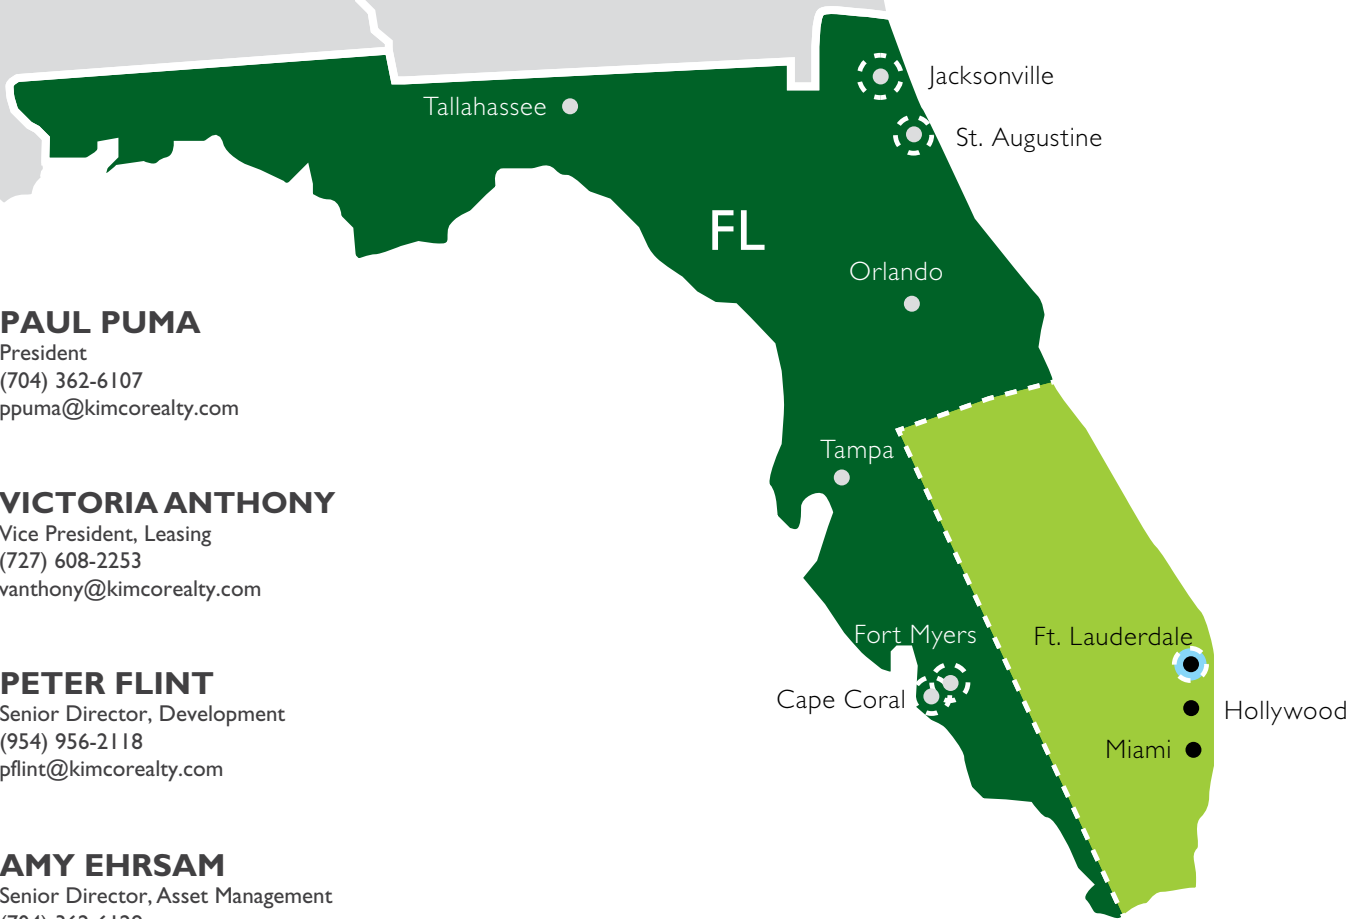

SOUTHERN REGION

FLORIDA SUB-REGION

PAUL PUMA

President
(704) 362-6107
ppuma@kimcorealty.com

VICTORIA ANTHONY

Vice President, Leasing
(727) 608-2253
vanthony@kimcorealty.com

PETER FLINT

Senior Director, Development
(954) 956-2118
pflint@kimcorealty.com

SOUTHERN
REGION