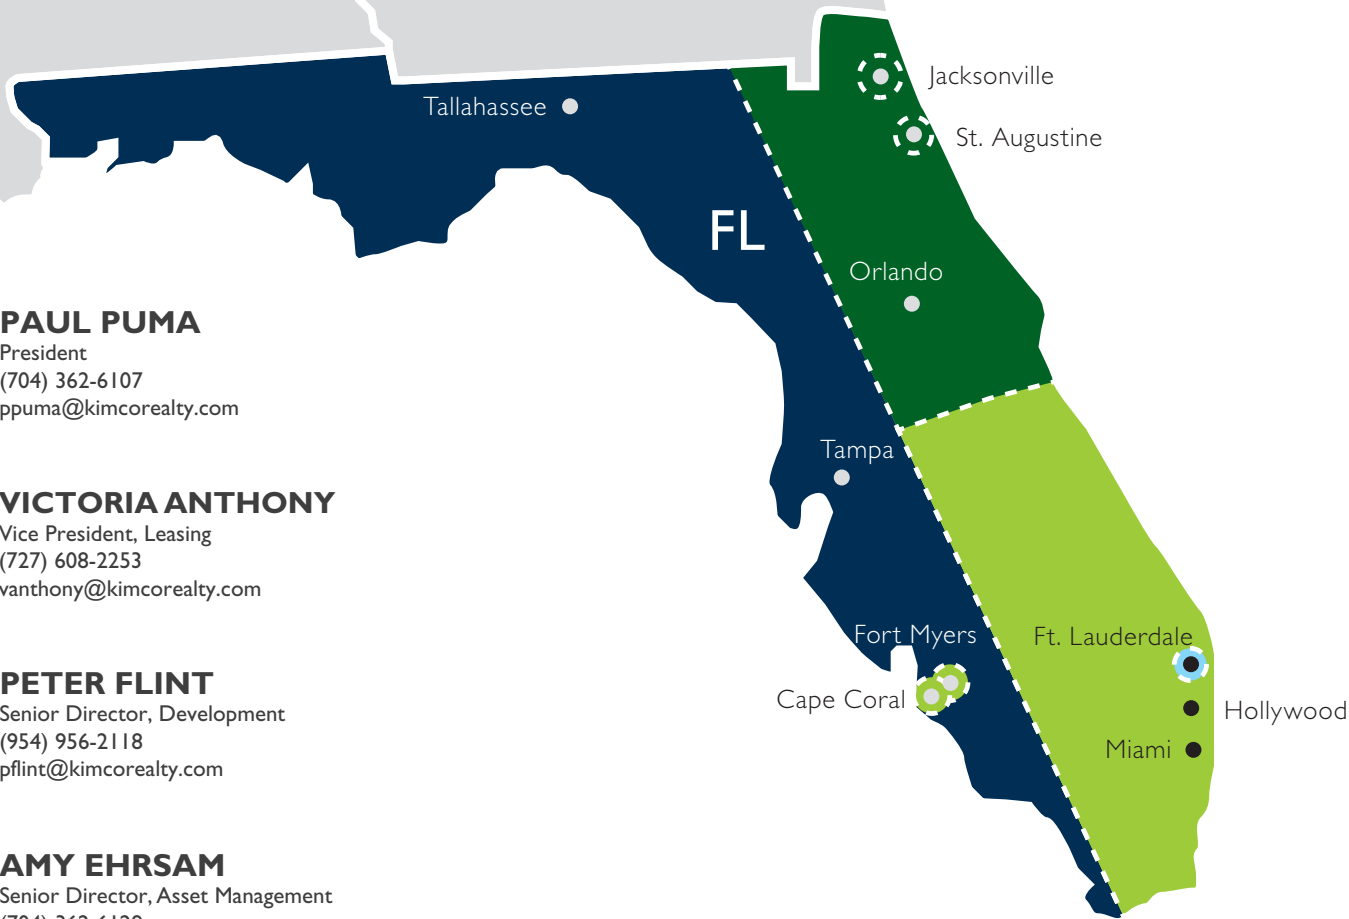

SOUTHERN REGION

FLORIDA SUB-REGION

PAUL PUMA

President
(704) 362-6107
ppuma@kimcorealty.com

VICTORIA ANTHONY

Vice President, Leasing
(727) 608-2253
vanthony@kimcorealty.com

PETER FLINT

Senior Director, Development
(954) 956-2118
pflint@kimcorealty.com

SOUTHERN
REGION