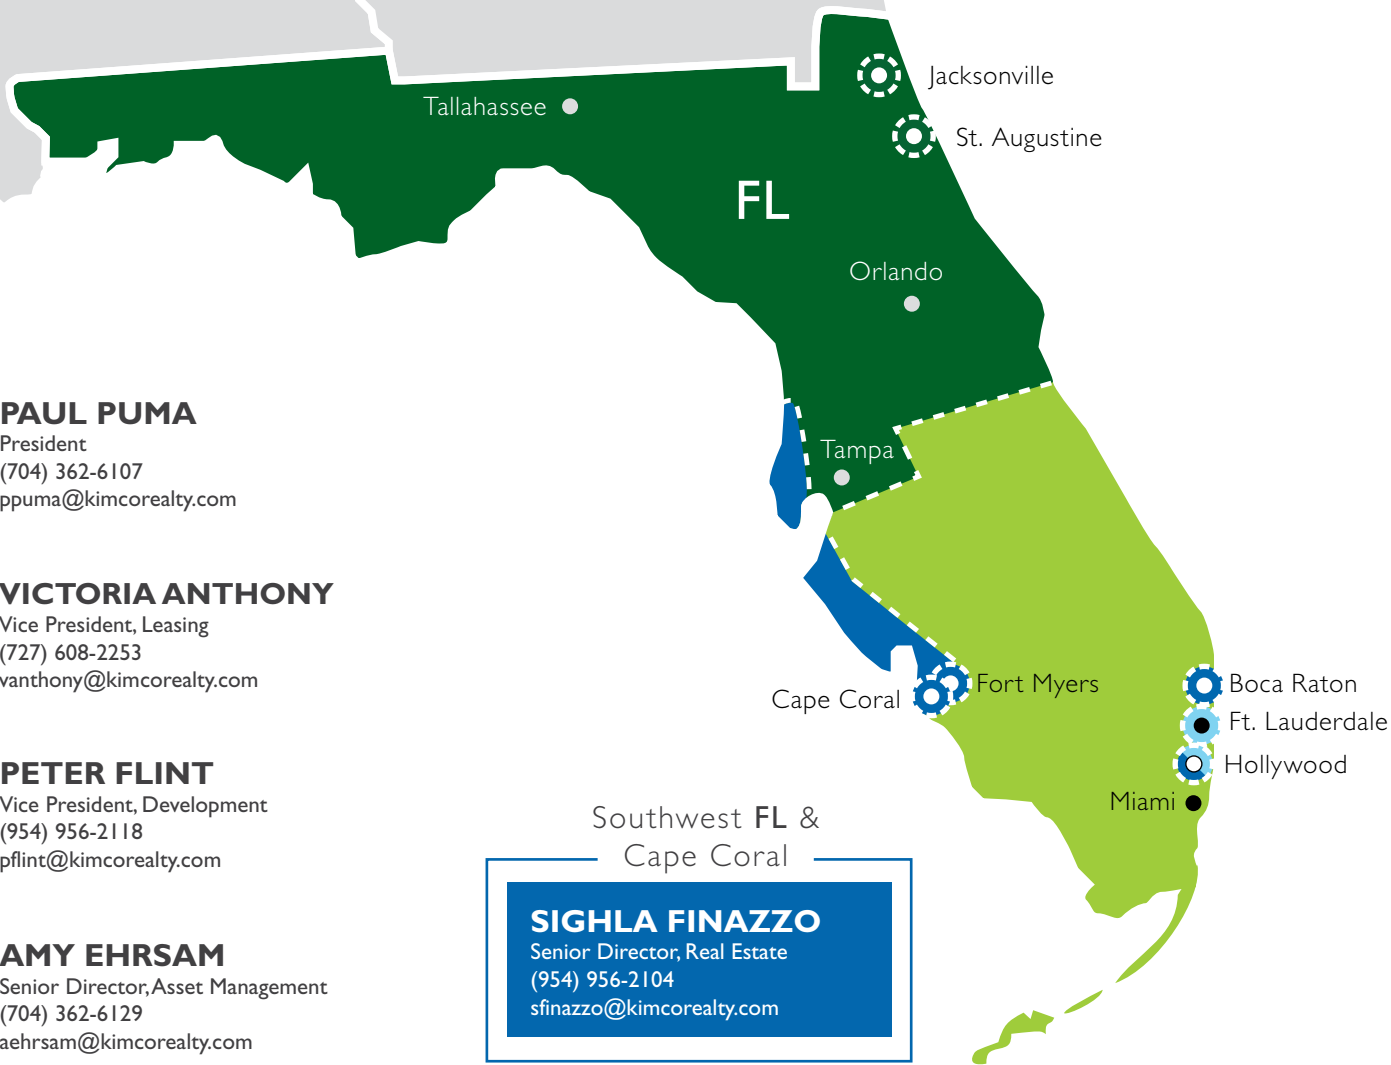

SOUTHERN REGION

FLORIDA SUB-REGION

SOUTHERN
REGION

PAUL PUMA

President
(704) 362-6107
ppuma@kimcorealty.com

VICTORIA ANTHONY

Vice President, Leasing
(727) 608-2253
vanthony@kimcorealty.com

PETER FLINT